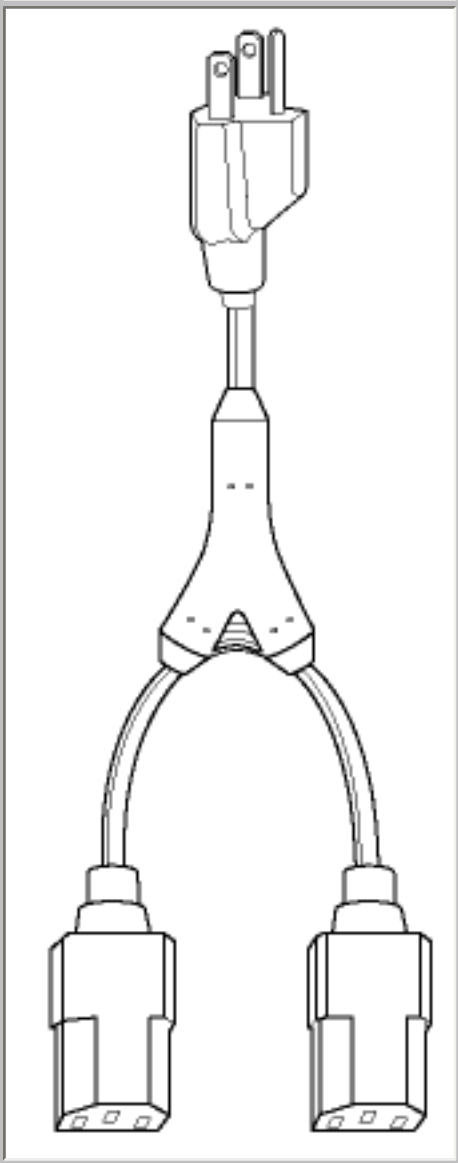

[Back](#)

Selected Cable: 17275A				
End View	Plug	Cord	Connector	End View
				
5-15P	AEC-30	SJT	250A	C13

Part Number	17275A
Category	3 conductor plastic detachable special use cords
Jacket Color	black
Length Feet	10':2' legs
Temperature Rating	60 C°
Packaging Units Per Carton	B-50
Color Coding	North America
AWG Stranding	16 (65x34)
Nominal OD Inch	0.340
Nominal OD millimeter	8
Rating	3250 Watts 13A-125V
Notes	See 17274A for 6' version. See 17273A for 18 gauge version.

Cord View

Approvals

Qty:

Back

Volex Power Cord Products Division, 5350 Lakeview Parkway S. Drive #D Indianapolis, IN 46268
800-246-CORD. info@volexpowercords.com

Proposition 65 warning for California residents: This product contains chemicals, including lead, known to the State of California to cause (cancer, and) birth defects or other reproductive harm. Wash hands after handling.