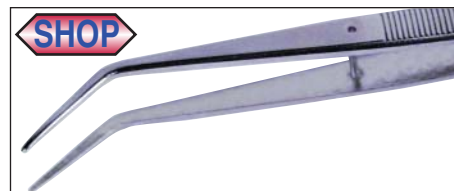

Narrow Body, Bent, Long, Guide Pin, Serrated Tweezers

Item No.	Description	wt.
491 53	22b - 155mm Carbon steel. Nickel-plated finish.	.120