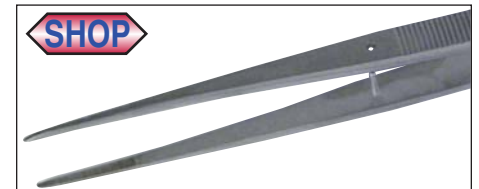

# Professional Quality Guide Pins Tweezers

**Fine Tip Straight, Guide Pin, Fine Serrated**

Item No.	Description	wt.
420 12	17 - 120mm Carbon steel. Nickel-plated finish.	.08

**Universal Straight Guide Pin, Fine Serrated**

Item No.	Description	wt.
452 12	35 SA - 120mm Stainless steel, anti-magnetic and acid resistant. Brushed Finish tweezers made from Vommaloy.	.08

**Narrow Body, Bent, Long, Guide Pin, Serrated Tweezers**

Item No.	Description	wt.
491 54	22b S - 155mm Stainless steel. Natural finish.	.09

**Fine Tip Bent, Guide Pin, Fine Serrated**

Item No.	Description	wt.
420 13	17B - 120mm Carbon steel. Nickel-plated finish.	.08

**Fine Bent, Guide Pin, Serrated**

Item No.	Description	wt.
452 13	35B SA - 145mm Stainless steel, anti-magnetic and acid resistant. Brushed Finish tweezers made from Vommaloy.	.08

**Narrow Body, Straight, Long, Guide Pin, Serrated Tweezers**