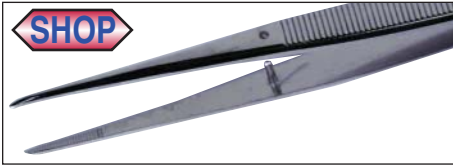

# Professional Quality Guide Pins Tweezers

**Fine Tip Straight, Guide Pin, Fine Serrated**

Item No.	Description	wt.
420 12	17 - 120mm Carbon steel. Nickel-plated finish.	.08

**Universal Straight Guide Pin, Fine Serrated**

Item No.	Description	wt.
452 12	35 SA - 120mm Stainless steel, anti-magnetic and acid resistant. Brushed Finish tweezers made from Vommaloy.	.08

**Narrow Body, Bent, Long, Guide Pin, Serrated Tweezers**

Item No.	Description	wt.
491 54	22b S - 155mm Stainless steel. Natural finish.	.09

**Fine Tip Bent, Guide Pin, Fine Serrated**

Item No.	Description	wt.
420 13	17B - 120mm Carbon steel. Nickel-plated finish.	.08

**Fine Bent, Guide Pin, Serrated**

Item No.	Description	wt.
452 13	35B SA - 145mm Stainless steel, anti-magnetic and acid resistant. Brushed Finish tweezers made from Vommaloy.	.08

**Narrow Body, Straight, Long, Guide Pin, Serrated Tweezers**