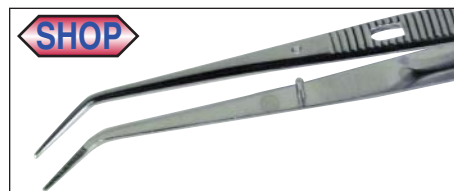

Long Pointed, Angled Tip, Guide Pin & Lock

Item No.	Description	wt.
491 50	20S - 150mm Stainless steel. Polished finish.	.10