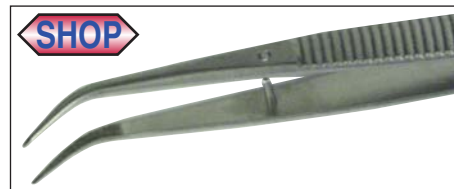

# Professional Quality Guide Pins Tweezers

**Fine Tip Straight, Guide Pin, Fine Serrated**

Item No.	Description	wt.
420 12	17 - 120mm Carbon steel. Nickel-plated finish.	.08

**Universal Straight Guide Pin, Fine Serrated**

Item No.	Description	wt.
452 12	35 SA - 120mm Stainless steel, anti-magnetic and acid resistant. Brushed Finish tweezers made from Vommaloy.	.08

**Narrow Body, Bent, Long, Guide Pin, Serrated Tweezers**

Item No.	Description	wt.
491 54	22b S - 155mm Stainless steel. Natural finish.	.09

**Fine Tip Bent, Guide Pin, Fine Serrated**

Item No.	Description	wt.
420 13	17B - 120mm Carbon steel. Nickel-plated finish.	.08

**Fine Bent, Guide Pin, Serrated**

Item No.	Description	wt.
452 13	35B SA - 145mm Stainless steel, anti-magnetic and acid resistant. Brushed Finish tweezers made from Vommaloy.	.08

**Narrow Body, Straight, Long, Guide Pin, Serrated Tweezers**