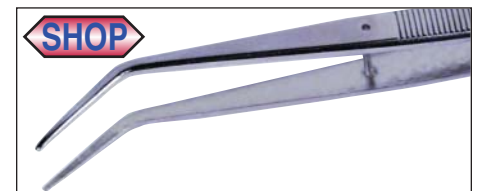

# Professional Quality Guide Pins Tweezers

**Fine Tip Straight, Guide Pin, Fine Serrated**

Item No.	Description	wt.
420 12	17 - 120mm Carbon steel. Nickel-plated finish.	.08

**Universal Straight Guide Pin, Fine Serrated**

**Fine Bent, Guide Pin, Serrated**

Item No.	Description	wt.
452 13	35B SA - 145mm Stainless steel, anti-magnetic and acid resistant. Brushed Finish tweezers made from Vommaloy.	.08

**Narrow Body, Straight, Long, Guide Pin, Serrated Tweezers**

Item No.	Description	wt.
491 59	22 SA - 155mm Stainless steel, anti-magnetic and acid resistant. Brushed finish tweezers made from Vommaloy.	.10

**Heavy, Blunt, Straight, Guide Pin, Serrated Tweezers**

Item No.	Description	wt.
432 13	45b SA - 120mm Stainless steel, anti-magnetic and acid resistant. Brushed Finish tweezers made from Vommaloy.	.09

**Long Pointed, Angled Tip, Guide Pin & Lock**

Item No.	Description	wt.
491 50	20S - 150mm Stainless steel. Polished finish.	.10