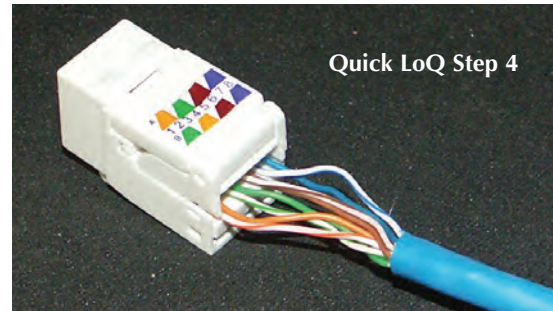

Self-crimping/Tool-less

Quick LoQ Tool-less Keystone Inserts allow you to quickly connect Cat 3&4, 5e, and 6 wire to their respective Jacks. (See connection stages below.) Simply cut away the outer sheath, separate the colored inner wires, align to their proper pin (noted in package), using thumb and fingers clamp upper closure down upon wires. No need to strip wires, thus saving time.

Note: Cat 5e, 8P8C

Quick LoQ Cat 6 Jacks

Retail Part No.	Bulk Part No.	Color
45-5520	45-5520-BU	Black
45-5521	45-5521-BU	Lt. Almond
45-5522	45-5522-BU	Red
45-5523	45-5523-BU	Orange
45-5524	45-5524-BU	Yellow
45-5525	45-5525-BU	Green
45-5526	45-5526-BU	Blue
45-5527	45-5527-BU	Ivory
45-5528	45-5528-BU	Gray
45-5529	45-5529-BU	White

Note: Cat 6, 8P8C

Quick LoQ Step 1

Quick LoQ Step 2

Quick LoQ Step 3

Quick LoQ Step 4

Note: Fits all Keystone ready wall plates on pages 120 and 121 and all keystone ready inserts on pages 124, 125, and 126.