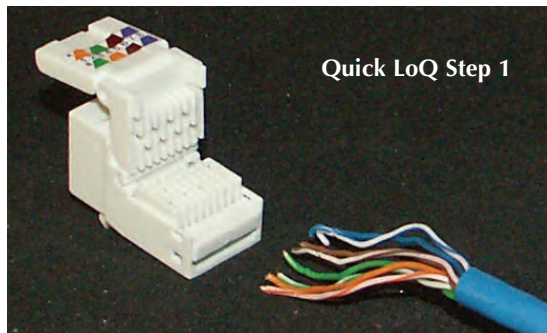

Quick LoQ Step 1