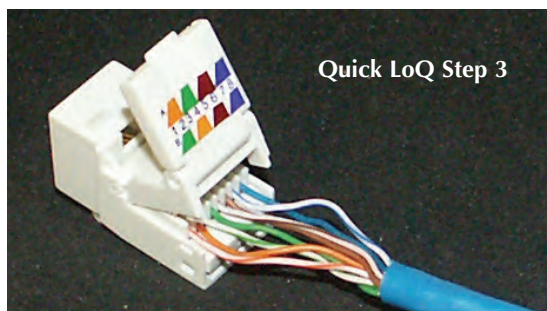

Self-crimping/Tool-less

Quick LoQ Tool-less Keystone Inserts allow you to quickly connect Cat 3&4, 5e, and 6 wire to their respective Jacks. (See connection stages below.) Simply cut away the outer sheath, separate the colored inner wires, align to their proper pin (noted in package), using thumb and fingers clamp upper closure down upon wires. No need to strip wires, thus saving time.

Note: Cat 3&4, 6P4C

Quick LoQ Cat 5e Jacks

Retail Part No.	Bulk Part No.	Color
45-5500	45-5500-BU	Black
45-5501	45-5501-BU	Lt. Almond
45-5502	45-5502-BU	Red
45-5503	45-5503-BU	Orange
45-5504	45-5504-BU	Yellow
45-5505	45-5505-BU	Green
45-5506	45-5506-BU	Blue
45-5507	45-5507-BU	Ivory
45-5508	45-5508-BU	Gray
45-5509	45-5509-BU	White

Note: Cat 5e, 8P8C

Quick LoQ Cat 6 Jacks

Retail Part No.	Bulk Part No.	Color
45-5520	45-5520-BU	Black
45-5521	45-5521-BU	Lt. Almond
45-5522	45-5522-BU	Red
45-5523	45-5523-BU	Orange
45-5524	45-5524-BU	Yellow
45-5525	45-5525-BU	Green
45-5526	45-5526-BU	Blue
45-5527	45-5527-BU	Ivory
45-5528	45-5528-BU	Gray
45-5529	45-5529-BU	White

Note: Cat 6, 8P8C

Quick LoQ Step 1

Quick LoQ Step 2

Quick LoQ Step 3

Quick LoQ Step 4

Note: Fits all Keystone ready wall plates on pages 120 and 121 and all keystone ready inserts on pages 124, 125, and 126.