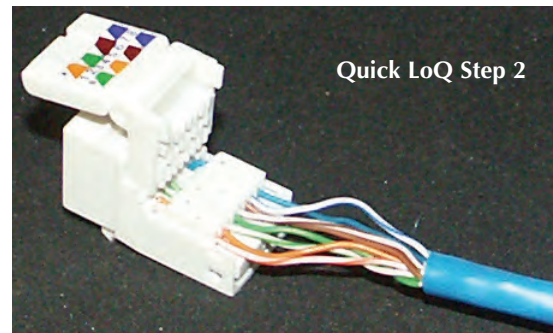

Self-crimping/Tool-less

Quick LoQ Tool-less Keystone Inserts allow you to quickly connect Cat 3&4, 5e, and 6 wire to their respective Jacks. (See connection stages below.) Simply cut away the outer sheath, separate the colored inner wires, align to their proper pin (noted in package), using thumb and fingers clamp upper closure down upon wires. No need to strip wires, thus saving time.

Note: Cat 3&4, 6P4C

Quick LoQ Cat 5e Jacks

Retail Part No.	Bulk Part No.	Color
45-5500	45-5500-BU	Black
45-5501	45-5501-BU	Lt. Almond
45-5502	45-5502-BU	Red
45-5503	45-5503-BU	Orange
45-5504	45-5504-BU	Yellow
45-5505	45-5505-BU	Green
45-5506	45-5506-BU	Blue
45-5507	45-5507-BU	Ivory
45-5508	45-5508-BU	Gray
45-5509	45-5509-BU	White

Note: Cat 5e, 8P8C

Quick LoQ Cat 6 Jacks

Retail Part No.	Bulk Part No.	Color
45-5520	45-5520-BU	Black
45-5521	45-5521-BU	Lt. Almond
45-5522	45-5522-BU	Red
45-5523	45-5523-BU	Orange
45-5524	45-5524-BU	Yellow
45-5525	45-5525-BU	Green
45-5526	45-5526-BU	Blue
45-5527	45-5527-BU	Ivory
45-5528	45-5528-BU	Gray
45-5529	45-5529-BU	White

Note: Cat 6, 8P8C

Quick LoQ Step 1

Quick LoQ Step 2

Quick LoQ Step 3

Quick LoQ Step 4

Note: Fits all Keystone ready wall plates on pages 120 and 121 and all keystone ready inserts on pages 124, 125, and 126.