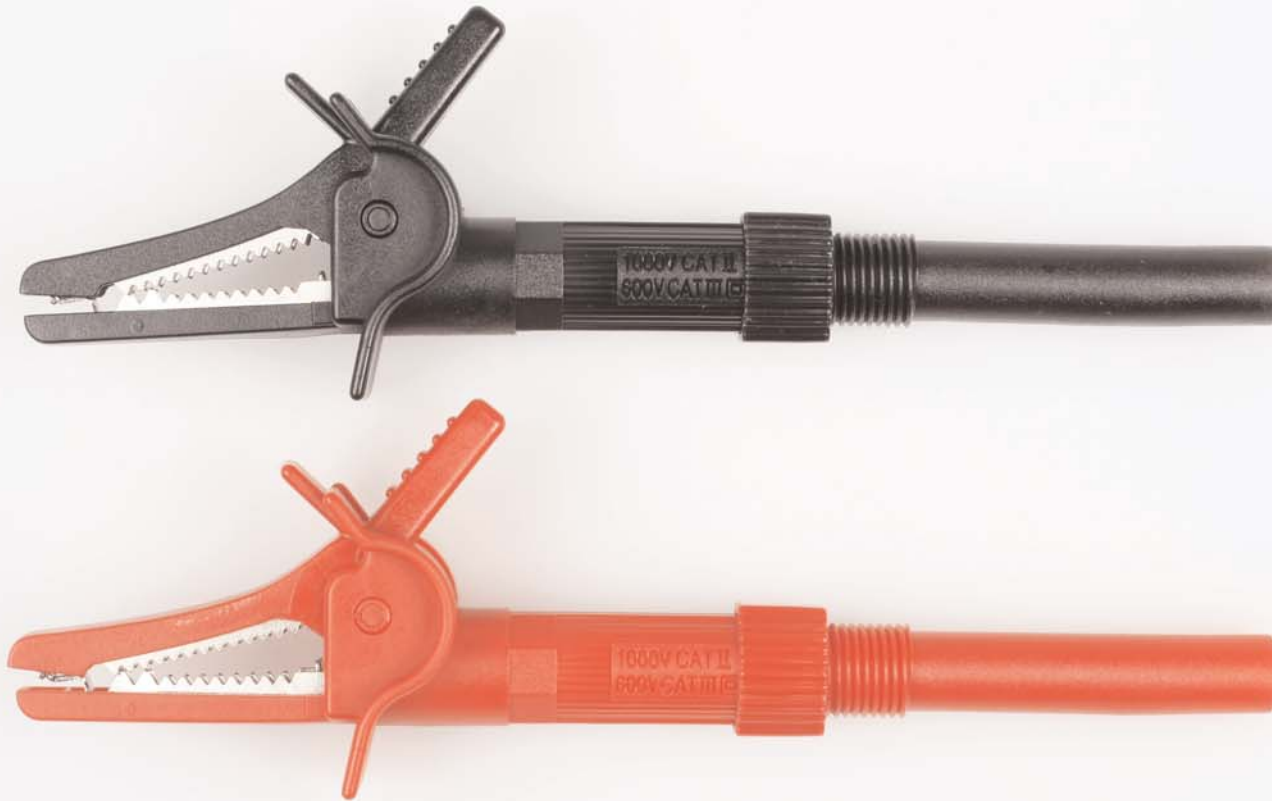

A084

Fused Probe Screw in Flanged Crocodile Clip.

Voltage / Amperage Rating

Maximum Voltage: 1000V
Maximum Amperage: 0.5A

Copyright © 2007 Test Products International, Inc.

Agency Listing

cULus 61010
IEC 61010

Category Rating

CAT III 600V
CAT II 1000V

Insulation Material

N/A

Dimensions

Lead Length: N/A
Prod Length: N/A
Jaw Opening: 1.02"
(26.00mm)

Type

Fuse 500mA /
1000V/ 50kA