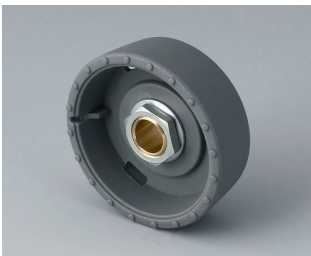

- innovative design for flush fitting or surface mounting
- the flush-fitting version represents an attractive transition between the knob and the front of the device; the knob can be illuminated, that is, a ring lights up between the recess and the knob cover
- with the surface-mounted version, the knob design makes a great impression thanks to the slight inclination of the body towards the inner axis, thus allowing ergonomically comfortable operation; the knob is mounted on an approx. 3 mm high ring, which can be illuminated if required
- illumination possible with modern, energy-saving SMD LED technology for power supply units with 5 V: either white backlight for the colors diamond, ruby, emerald and sapphire or RGB backlight for individual colors as accessory
- knob with or without knurls
- cover with or without finger recess for fine adjustments
- tried and tested collet fixture system with secure fit on the axle
- max. torques: assembly = 1.5 Nm, function = 1.2 Nm

B8033638
 STAR-KNOBS 33
 PA 6
 volcano
 33x14mm 1/4"

B8033639
 STAR-KNOBS 33
 PA 6
 nero
 33x14mm 1/4"

B8041068
 STAR-KNOBS 41
 PA 6
 volcano
 41x14mm 6mm

B8041069
 STAR-KNOBS 41
 PA 6
 nero
 41x14mm 6mm

B8041088
 STAR-KNOBS 41
 PA 6
 volcano
 41x14mm 8mm

B8041089
 STAR-KNOBS 41
 PA 6
 nero
 41x14mm 8mm

B8133068
 STAR-KNOBS 33, with knurls
 PA 6
 volcano
 33x14mm 6mm

B8133069
 STAR-KNOBS 33, with knurls
 PA 6
 nero
 33x14mm 6mm