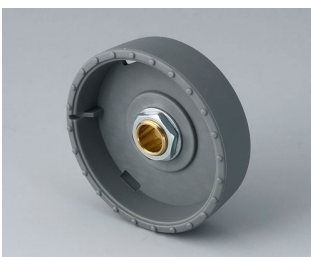

B8141068
STAR-KNOBS 41, with knurls
PA 6
volcano
41x14mm 6mm