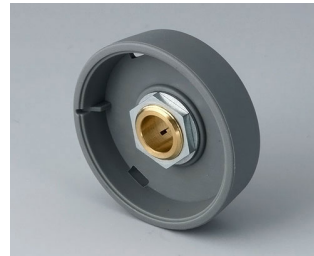

- innovative design for flush fitting or surface mounting
- the flush-fitting version represents an attractive transition between the knob and the front of the device; the knob can be illuminated, that is, a ring lights up between the recess and the knob cover
- with the surface-mounted version, the knob design makes a great impression thanks to the slight inclination of the body towards the inner axis, thus allowing ergonomically comfortable operation; the knob is mounted on an approx. 3 mm high ring, which can be illuminated if required
- illumination possible with modern, energy-saving SMD LED technology for power supply units with 5 V: either white backlight for the colors diamond, ruby, emerald and sapphire or RGB backlight for individual colors as accessory
- knob with or without knurls
- cover with or without finger recess for fine adjustments
- tried and tested collet fixture system with secure fit on the axle
- max. torques: assembly = 1.5 Nm, function = 1.2 Nm

B8033638
 STAR-KNOBS 33
 PA 6
 volcano
 33x14mm 1/4"

B8033639
 STAR-KNOBS 33
 PA 6
 nero
 33x14mm 1/4"

B8041068
 STAR-KNOBS 41
 PA 6
 volcano
 41x14mm 6mm

B8041069
 STAR-KNOBS 41
 PA 6
 nero
 41x14mm 6mm