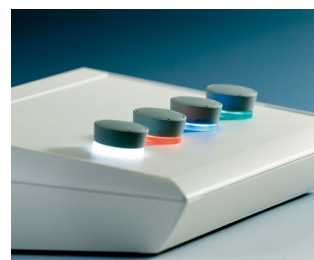

STAR-KNOBS

Modern illuminated tuning knobs

Our STAR-KNOBS are designed for menu driven interfaces, click rotation and click push-in for 'OK'. This reduces the number of knobs and controls required on the front panel. The illumination is a visual highlight and enhances user operation of the equipment.

- innovative design for flush fitting or surface mounting
- the flush-fitting version represents an attractive transition between the knob and the front of the device; the knob can be illuminated, that is, a ring lights up between the recess and the knob cover
- with the surface-mounted version, the knob design makes a great impression thanks to the slight inclination of the body towards the inner axis, thus allowing ergonomically comfortable operation; the knob is mounted on an approx. 3 mm high ring, which can be illuminated if required
- illumination possible with modern, energy-saving SMD LED technology for power supply units with 5 V: either white backlight for the colors diamond, ruby, emerald and sapphire or RGB backlight for individual colors as accessory
- knob with or without knurls
- cover with or without finger recess for fine adjustments
- tried and tested collet fixture system with secure fit on the axle
- max. torques: assembly = 1.5 Nm, function = 1.2 Nm

knob sizes   boreholes

∅ 33 mm   6 mm, 1/4"

∅ 41 mm   6 mm, 8 mm

Minimum Components for 1 STAR-KNOB:

1 knob, 1 cover, 1 assembly kit