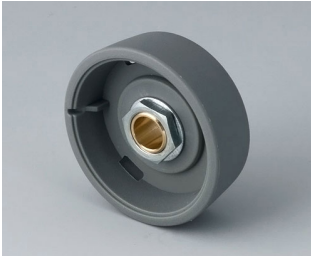

STAR-KNOBS

System components to complete

B8033068
STAR-KNOBS 33
PA 6
volcano
33x14mm 6mm