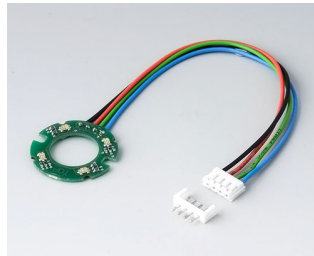

- innovative design for flush fitting or surface mounting
- the flush-fitting version represents an attractive transition between the knob and the front of the device; the knob can be illuminated, that is, a ring lights up between the recess and the knob cover
- with the surface-mounted version, the knob design makes a great impression thanks to the slight inclination of the body towards the inner axis, thus allowing ergonomically comfortable operation; the knob is mounted on an approx. 3 mm high ring, which can be illuminated if required
- illumination possible with modern, energy-saving SMD LED technology for power supply units with 5 V: either white backlight for the colors diamond, ruby, emerald and sapphire or RGB backlight for individual colors as accessory
- knob with or without knurls
- cover with or without finger recess for fine adjustments
- tried and tested collet fixture system with secure fit on the axle
- max. torques: assembly = 1.5 Nm, function = 1.2 Nm

B8641108
Cover 41, with finger recess
PA 6
volcano

B8641109
Cover 41, with finger recess
PA 6
nero

Accessory "illumination"

B8733000
LED illumination

B8733002
LED illumination (RGB backlight)

Accessory

A6207009
Round nut M7 x 0.75