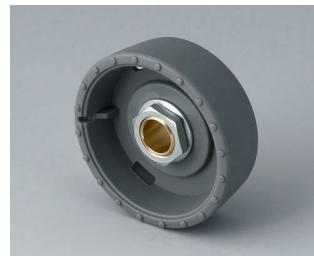

- innovative design for flush fitting or surface mounting
- the flush-fitting version represents an attractive transition between the knob and the front of the device; the knob can be illuminated, that is, a ring lights up between the recess and the knob cover
- with the surface-mounted version, the knob design makes a great impression thanks to the slight inclination of the body towards the inner axis, thus allowing ergonomically comfortable operation; the knob is mounted on an approx. 3 mm high ring, which can be illuminated if required
- illumination possible with modern, energy-saving SMD LED technology for power supply units with 5 V: either white backlight for the colors diamond, ruby, emerald and sapphire or RGB backlight for individual colors as accessory
- knob with or without knurls
- cover with or without finger recess for fine adjustments
- tried and tested collet fixture system with secure fit on the axle
- max. torques: assembly = 1.5 Nm, function = 1.2 Nm

B8041088
 STAR-KNOBS 41
 PA 6
 volcano
 41x14mm 8mm

B8041089
 STAR-KNOBS 41
 PA 6
 nero
 41x14mm 8mm

B8133068
 STAR-KNOBS 33, with knurls
 PA 6
 volcano
 33x14mm 6mm

B8133069
 STAR-KNOBS 33, with knurls
 PA 6
 nero
 33x14mm 6mm