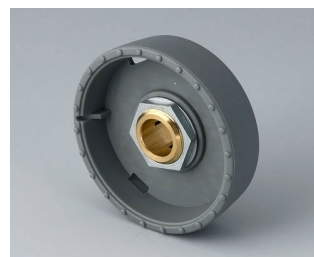

- innovative design for flush fitting or surface mounting
- the flush-fitting version represents an attractive transition between the knob and the front of the device; the knob can be illuminated, that is, a ring lights up between the recess and the knob cover
- with the surface-mounted version, the knob design makes a great impression thanks to the slight inclination of the body towards the inner axis, thus allowing ergonomically comfortable operation; the knob is mounted on an approx. 3 mm high ring, which can be illuminated if required
- illumination possible with modern, energy-saving SMD LED technology for power supply units with 5 V: either white backlight for the colors diamond, ruby, emerald and sapphire or RGB backlight for individual colors as accessory
- knob with or without knurls
- cover with or without finger recess for fine adjustments
- tried and tested collet fixture system with secure fit on the axle
- max. torques: assembly = 1.5 Nm, function = 1.2 Nm

B8133638
 STAR-KNOBS 33, with knurls
 PA 6
 volcano
 33x14mm 1/4"

B8133639
 STAR-KNOBS 33, with knurls
 PA 6
 nero
 33x14mm 1/4"

B8141068
 STAR-KNOBS 41, with knurls
 PA 6
 volcano
 41x14mm 6mm

B8141069
 STAR-KNOBS 41, with knurls
 PA 6
 nero
 41x14mm 6mm