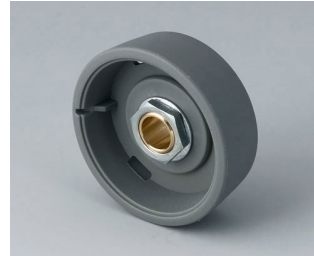

- innovative design for flush fitting or surface mounting
- the flush-fitting version represents an attractive transition between the knob and the front of the device; the knob can be illuminated, that is, a ring lights up between the recess and the knob cover
- with the surface-mounted version, the knob design makes a great impression thanks to the slight inclination of the body towards the inner axis, thus allowing ergonomically comfortable operation; the knob is mounted on an approx. 3 mm high ring, which can be illuminated if required
- illumination possible with modern, energy-saving SMD LED technology for power supply units with 5 V: either white backlight for the colors diamond, ruby, emerald and sapphire or RGB backlight for individual colors as accessory
- knob with or without knurls
- cover with or without finger recess for fine adjustments
- tried and tested collet fixture system with secure fit on the axle
- max. torques: assembly = 1.5 Nm, function = 1.2 Nm

B8741205
 Assembly kit 41, surface-mounted version
 PC (UL 94 HB)
 emerald

B8741206
 Assembly kit 41, surface-mounted version
 PC (UL 94 HB)
 sapphire

B8741218
 Assembly kit 41, surface-mounted version
 PA 6
 volcano

B8741219
 Assembly kit 41, surface-mounted version
 PA 6
 nero

STAR-KNOBS

System components to complete

B8033068
 STAR-KNOBS 33
 PA 6
 volcano
 33x14mm 6mm

B8033069
 STAR-KNOBS 33
 PA 6
 nero
 33x14mm 6mm

B8033638
 STAR-KNOBS 33
 PA 6
 volcano
 33x14mm 1/4"

B8033639
 STAR-KNOBS 33
 PA 6
 nero
 33x14mm 1/4"

B8041068
 STAR-KNOBS 41
 PA 6
 volcano
 41x14mm 6mm

B8041069
 STAR-KNOBS 41
 PA 6
 nero
 41x14mm 6mm