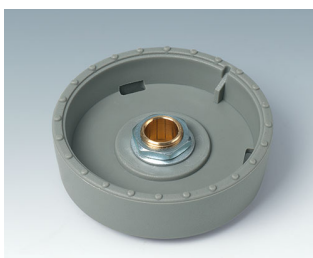

- innovative design for flush fitting or surface mounting
- the flush-fitting version represents an attractive transition between the knob and the front of the device; the knob can be illuminated, that is, a ring lights up between the recess and the knob cover
- with the surface-mounted version, the knob design makes a great impression thanks to the slight inclination of the body towards the inner axis, thus allowing ergonomically comfortable operation; the knob is mounted on an approx. 3 mm high ring, which can be illuminated if required
- illumination possible with modern, energy-saving SMD LED technology for power supply units with 5 V: either white backlight for the colors diamond, ruby, emerald and sapphire or RGB backlight for individual colors as accessory
- knob with or without knurls
- cover with or without finger recess for fine adjustments
- tried and tested collet fixture system with secure fit on the axle
- max. torques: assembly = 1.5 Nm, function = 1.2 Nm

knob sizes boreholes

∅ 33 mm 6 mm, 1/4"

∅ 41 mm 6 mm, 8 mm

Minimum Components for 1 STAR-KNOB:

1 knob, 1 cover, 1 assembly kit

STAR-KNOBS

Applications and Examples

For rotary potentiometers or rotary pulse generators with round shaft ends in accordance with DIN 41591, including touch function.