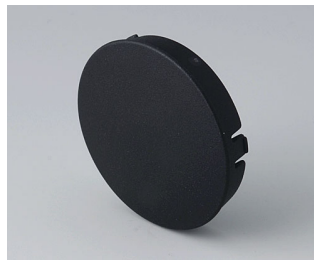

- innovative design for flush fitting or surface mounting
- the flush-fitting version represents an attractive transition between the knob and the front of the device; the knob can be illuminated, that is, a ring lights up between the recess and the knob cover
- with the surface-mounted version, the knob design makes a great impression thanks to the slight inclination of the body towards the inner axis, thus allowing ergonomically comfortable operation; the knob is mounted on an approx. 3 mm high ring, which can be illuminated if required
- illumination possible with modern, energy-saving SMD LED technology for power supply units with 5 V: either white backlight for the colors diamond, ruby, emerald and sapphire or RGB backlight for individual colors as accessory
- knob with or without knurls
- cover with or without finger recess for fine adjustments
- tried and tested collet fixture system with secure fit on the axle
- max. torques: assembly = 1.5 Nm, function = 1.2 Nm

STAR-KNOBS

B8633008
Cover 33
PA 6
volcano

B8633009
Cover 33
PA 6
nero

B8633108
Cover 33, with finger recess
PA 6
volcano

B8633109
Cover 33, with finger recess
PA 6
nero

B8641008
Cover 41
PA 6
volcano

B8641009
Cover 41
PA 6
nero