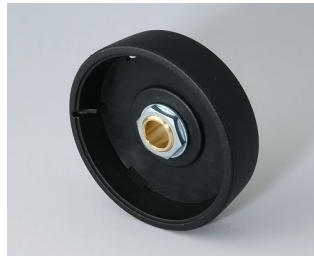

B8041069
STAR-KNOBS 41
PA 6
nero
41x14mm 6mm