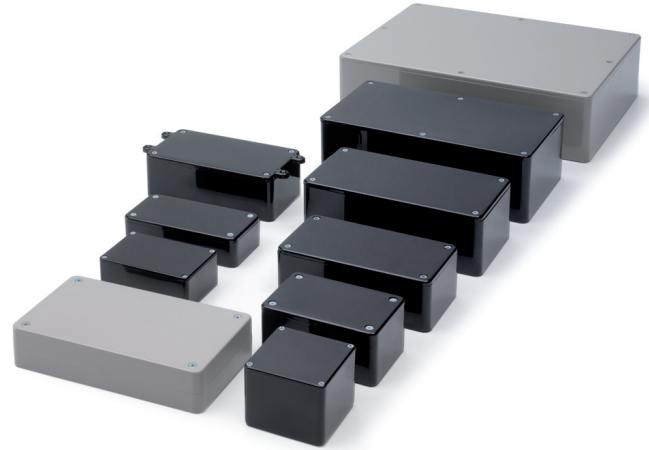

## 2000 Series General Purpose ABS Cases

The most comprehensive, competitive range of general purpose electronic enclosures for universal applications.

- Polished external surfaces
- Integral card guides accept 1.6mm PCBs
- Low draught angle for mounting control elements on side walls
- Excellent characteristics for milling, drilling and cutting
- Lid mounted by four M3 machine screws into brass inserts in base
- PCB Adaptors (included) for horizontal mounting of PCBs

### 2000 Standard Lid

Extensive range of electronic enclosures with solid ABS lid, designed for a broad range of applications.

- Lid and Base moulded in ABS
- Lid mounted by four M3 machine screws
- Brass inserts in base for repetitive removal of the lid
- Polished finish for ease of cleaning
- Excellent properties for machining
- Integral mounting guides to accept 1.6mm PCB's
- PCB Adaptors (included) for horizontal PCB mounting

#### SPECIFICATION

Materials	Lid & base high impact ABS
Operating Temperature	Resistant to temperatures of up to 85°C
Protection class	IP 54
Standard colours	Yellow Grey(GY), Black(BK), Ivory(WH)
Colours to order	Light Grey(LG), White(BW), Blue(BL), Orange (ORG)
Standard unit includes	Combination of colours, flame retardant Base & lid 4x M3 machine screws