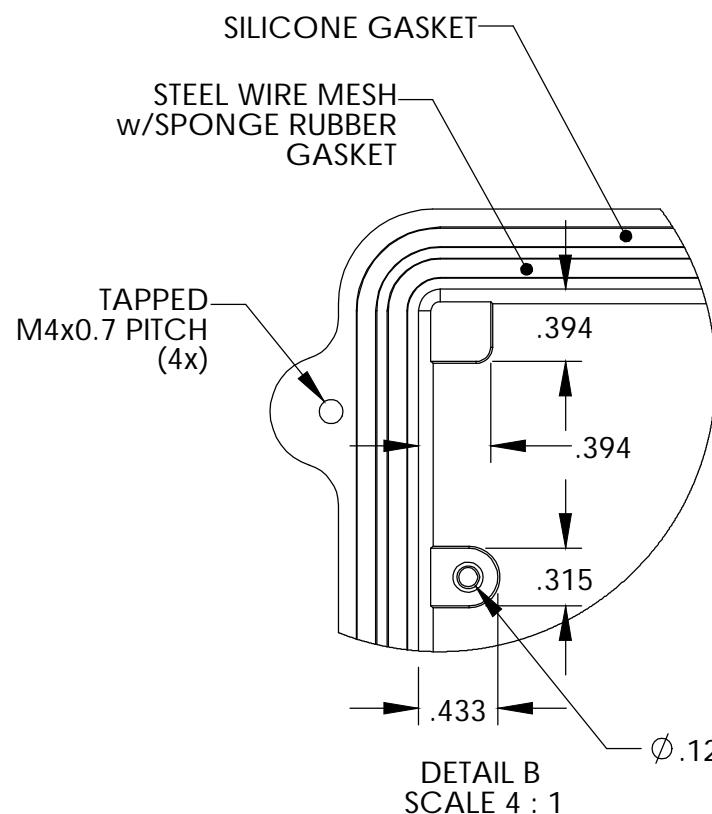

FOUR (4) M4x0.7 PITCH x 20mm (.787") LG. STAINLESS STEEL CAPTIVE SCREWS

Ø .175 x .315 DEEP BLIND HOLE (4x)
 {ACCEPTS M5 x 10mm (.394") LG. SELF-TAPPING SCREWS (NOT SUPPLIED)}

MEETS NEMA 1, 2, 4, 4X, 12, 13 AND IP65 RATINGS
 MATERIAL - ALUMINUM ALLOY ADC-12
 FINISH - NATURAL (NO SUFFIX PART NO.)
 - SMOOTH BLACK (-B SUFFIX PART NO.)
 TOLERANCES: ALL HOLE DIAMETERS ±.005
 ALL OTHER DIMENSIONS ±.015

Ø .125 x .315 DEEP BLIND HOLE
 (6x) IN BODY
 (6x) IN COVER
 {ACCEPTS M3.5 x 6mm (.236") LG. SELF-TAPPING SCREWS (NOT SUPPLIED)}