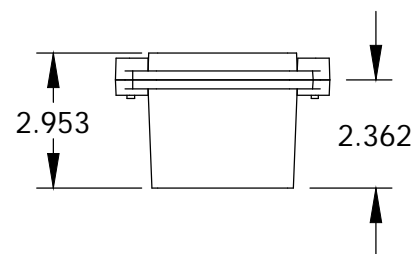

FOUR (4) M4x0.7 PITCH x 20mm (.787") LG. STAINLESS STEEL CAPTIVE SCREWS

Ø .175 x .315 DEEP BLIND HOLE (4x)
 {ACCEPTS M5 x 10mm (.394") LG. SELF-TAPPING SCREWS (NOT SUPPLIED)}

MEETS NEMA 1, 2, 4, 4X, 12, 13 AND IP65 RATINGS
 MATERIAL - ALUMINUM ALLOY ADC-12
 FINISH - NATURAL (NO SUFFIX PART NO.)
 - SMOOTH BLACK (-B SUFFIX PART NO.)
 TOLERANCES: ALL HOLE DIAMETERS ±.005
 ALL OTHER DIMENSIONS ±.015

Ø .125 x .315 DEEP BLIND HOLE
 (6x) IN BODY
 (6x) IN COVER
 {ACCEPTS M3.5 x 6mm (.236") LG. SELF-TAPPING SCREWS (NOT SUPPLIED)}