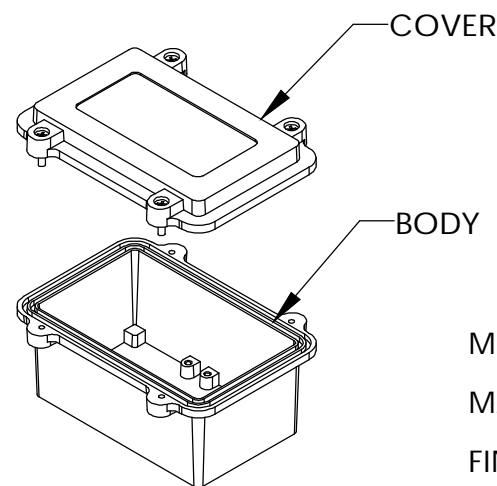

FOUR (4) M4x0.7 PITCH x 20mm (.787") LG. STAINLESS STEEL CAPTIVE SCREWS

Ø .175 x .315 DEEP BLIND HOLE (4x)
 {ACCEPTS M5 x 10mm (.394") LG. SELF-TAPPING SCREWS (NOT SUPPLIED)}

MEETS NEMA 1, 2, 4, 4X, 12, 13 AND IP65 RATINGS
 MATERIAL - ALUMINUM ALLOY ADC-12
 FINISH - NATURAL (NO SUFFIX PART NO.)
 - SMOOTH BLACK (-B SUFFIX PART NO.)
 TOLERANCES: ALL HOLE DIAMETERS ±.005
 ALL OTHER DIMENSIONS ±.015

Ø .125 x .315 DEEP BLIND HOLE
 (6x) IN BODY
 (6x) IN COVER
 {ACCEPTS M3.5 x 6mm (.236") LG. SELF-TAPPING SCREWS (NOT SUPPLIED)}