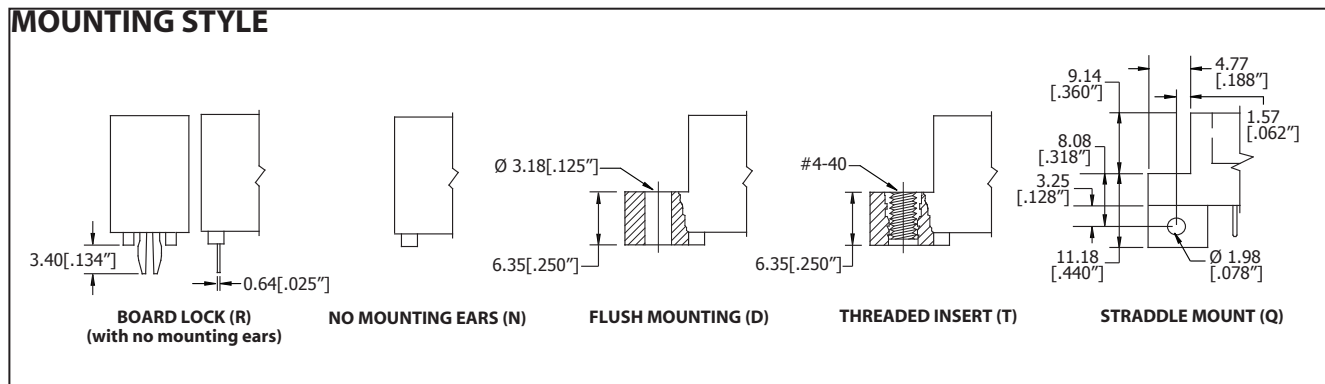

High Density Card Edge

SULLINS

1.00 mm [.039"] Contact Centers, 15.49 mm [.610"] Insulator Height, Dip Solder/Card Extender/SMT

SPECIFICATIONS

- Accommodates 1.57 mm ± 0.20 mm [.062" ± .008"] PC board
- PPS or PA9T insulator
- Molded-in key available
- 1 Amp current rating per contact for contacts fully energized
- Highly reliable high cycle hairpin bellow contacts
- UL Flammability Rating: 94V-0

READOUT

TERMINATION TYPE

PCB LAYOUT

MOUNTING STYLE

PART NUMBER OPTIONS

MATERIALS (INSULATOR/CONTACT)

- G = PA9T/Phosphor Bronze
 - R = PPS/Phosphor Bronze
 - J = PA9T/Beryllium Copper
 - A = PPS/Beryllium Copper
- Refer to Page 7 for Operating/Processing Temperatures

CONTACT FINISH - RoHS Compliant

All platings are Lead Free and have .000050" Nickel underplate

Contact Surface Termination

- B = .000010" Gold .000100" Pure Tin, Matte
- C = .000030" Gold .000100" Pure Tin, Matte

R = Metal Board Locks (HH & HF Termination Only)

T = Flush Mounting, #4-40 Threaded Insert

Q = Straddle Mount (HR Termination Only)

TERMINATION TYPE (Opposite Page)

HH = Staggered Dip Solder

HR = Card Extender