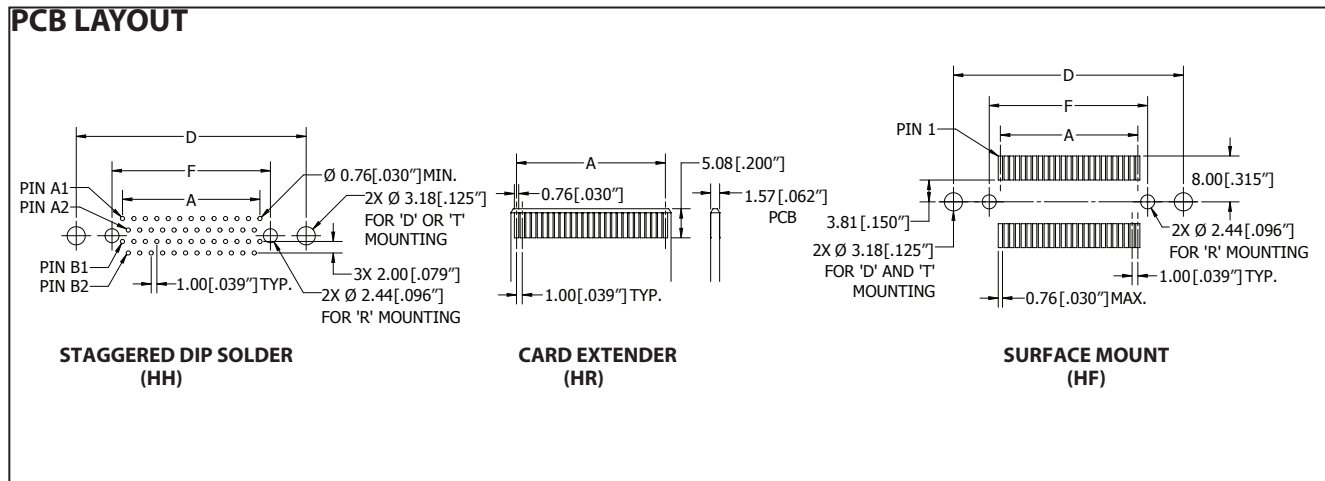

High Density Card Edge

SULLINS

1.00 mm [.039"] Contact Centers, 15.49 mm [.610"] Insulator Height, Dip Solder/Card Extender/SMT

SPECIFICATIONS

- Accommodates 1.57 mm ± 0.20 mm [.062" ± .008"] PC board
- PPS or PA9T insulator
- Molded-in key available
- 1 Amp current rating per contact for contacts fully energized
- Highly reliable high cycle hairpin bellow contacts
- UL Flammability Rating: 94V-0

READOUT

TERMINATION TYPE

PCB LAYOUT

MOUNTING STYLE

PART NUMBER OPTIONS

MATERIALS (INSULATOR/CONTACT)

- G = PA9T/Phosphor Bronze
 - R = PPS/Phosphor Bronze
 - J = PA9T/Beryllium Copper
 - A = PPS/Beryllium Copper
- Refer to Page 7 for Operating/Processing Temperatures

CONTACT FINISH - RoHS Compliant

All platings are Lead Free and have .000050" Nickel underplate

Contact Surface Termination

- B = .000010" Gold .000100" Pure Tin, Matte
- C = .000030" Gold .000100" Pure Tin, Matte

R = Metal Board Locks (HH & HF Termination Only)

T = Flush Mounting, #4-40 Threaded Insert

Q = Straddle Mount (HR Termination Only)

TERMINATION TYPE (Opposite Page)

HH = Staggered Dip Solder

HR = Card Extender