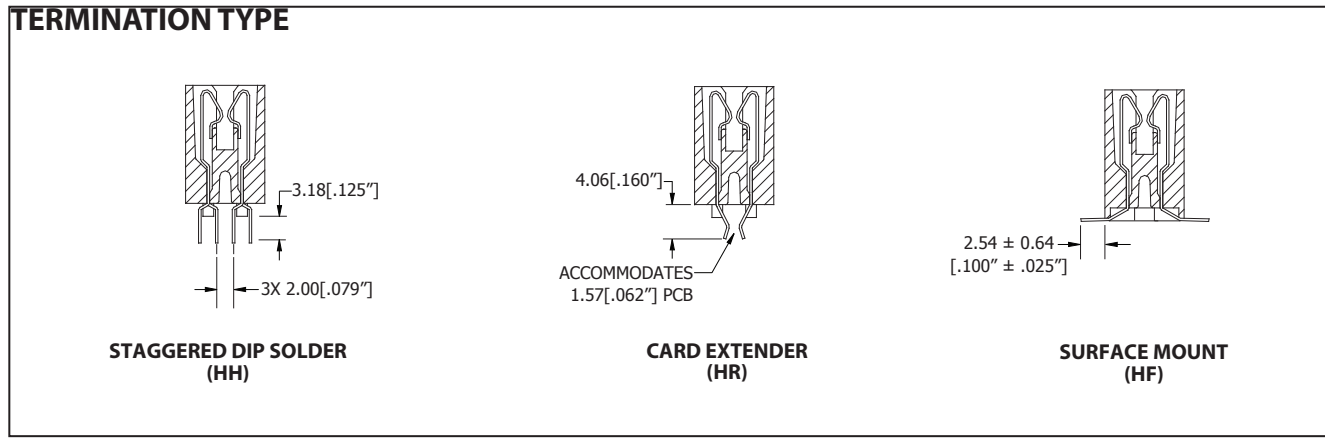

TERMINATION TYPE