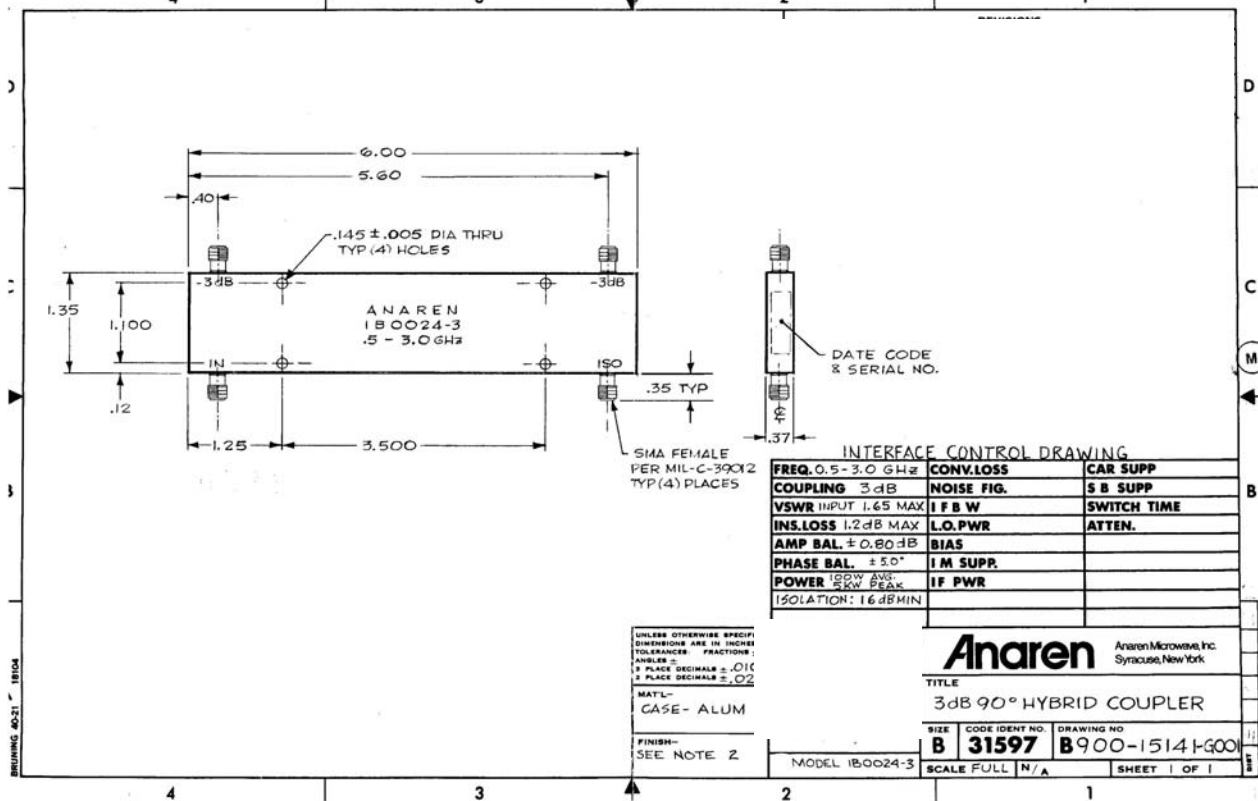

Hybrid Couplers 3 dB, 90°

Applications

- Balanced Mixers
- Antenna Feed Networks
- Phasing Networks
- Dividers/Combiners

Features

- Military Grade
- 0.5 – 3.0 GHz
- 2-Way power Split
- Quadrature
- Connectors Per MIL-C-39012
- Rugged Aluminum Housing
- Low VSWR
- Meets MIL-E-5400 Class 3 Requirements

Outline Drawing

Electrical and Mechanical Specifications subject to change without notice.

Typical Test Data Plots

USA/Canada: (315) 432-8909
 Toll Free: (800) 411-6596
 Europe: +44 2392-232392

Typical Test Data Plots