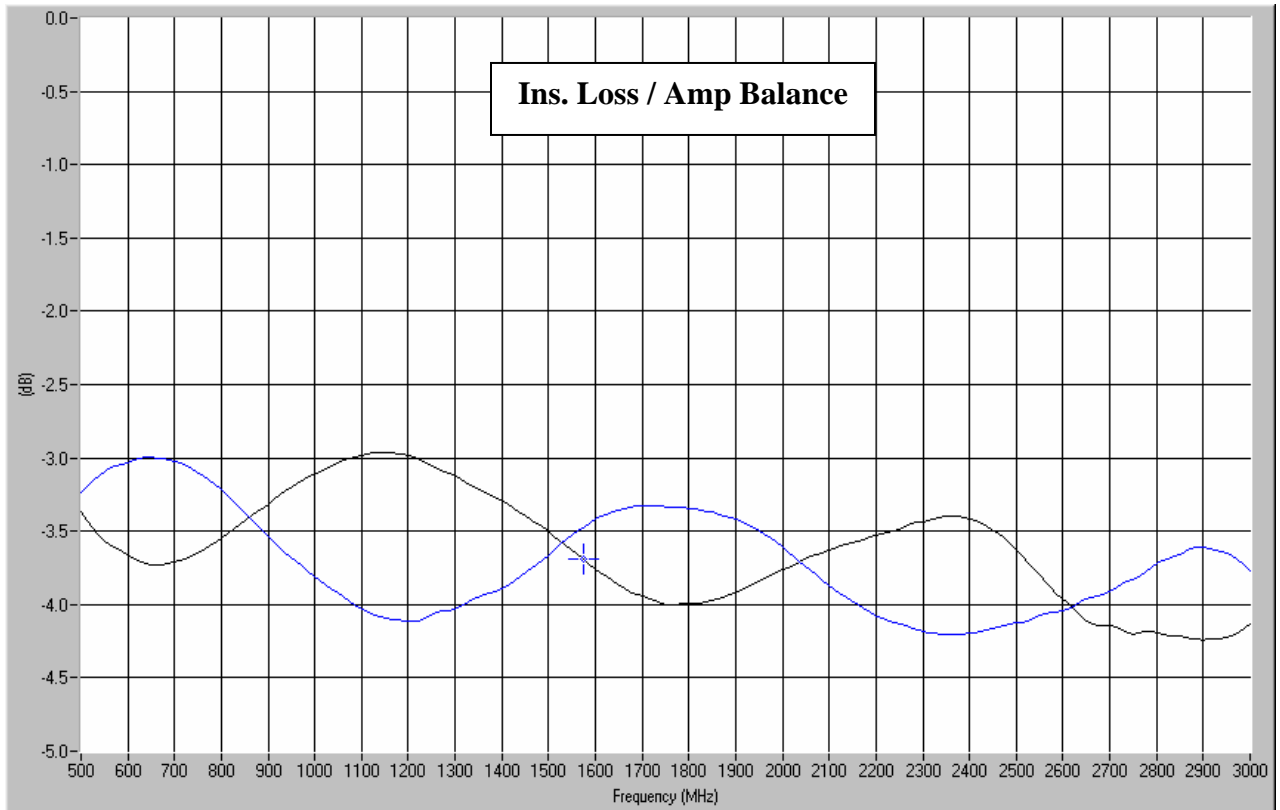

Hybrid Couplers 3 dB, 90°

Applications

- Balanced Mixers
- Antenna Feed Networks
- Phasing Networks
- Dividers/Combiners

Features

- Military Grade
- 0.5 – 3.0 GHz
- 2-Way power Split
- Quadrature
- Connectors Per MIL-C-39012
- Rugged Aluminum Housing
- Low VSWR
- Meets MIL-E-5400 Class 3 Requirements

Outline Drawing

Electrical and Mechanical Specifications subject to change without notice.

Typical Test Data Plots

USA/Canada: (315) 432-8909
 Toll Free: (800) 411-6596
 Europe: +44 2392-232392

Typical Test Data Plots