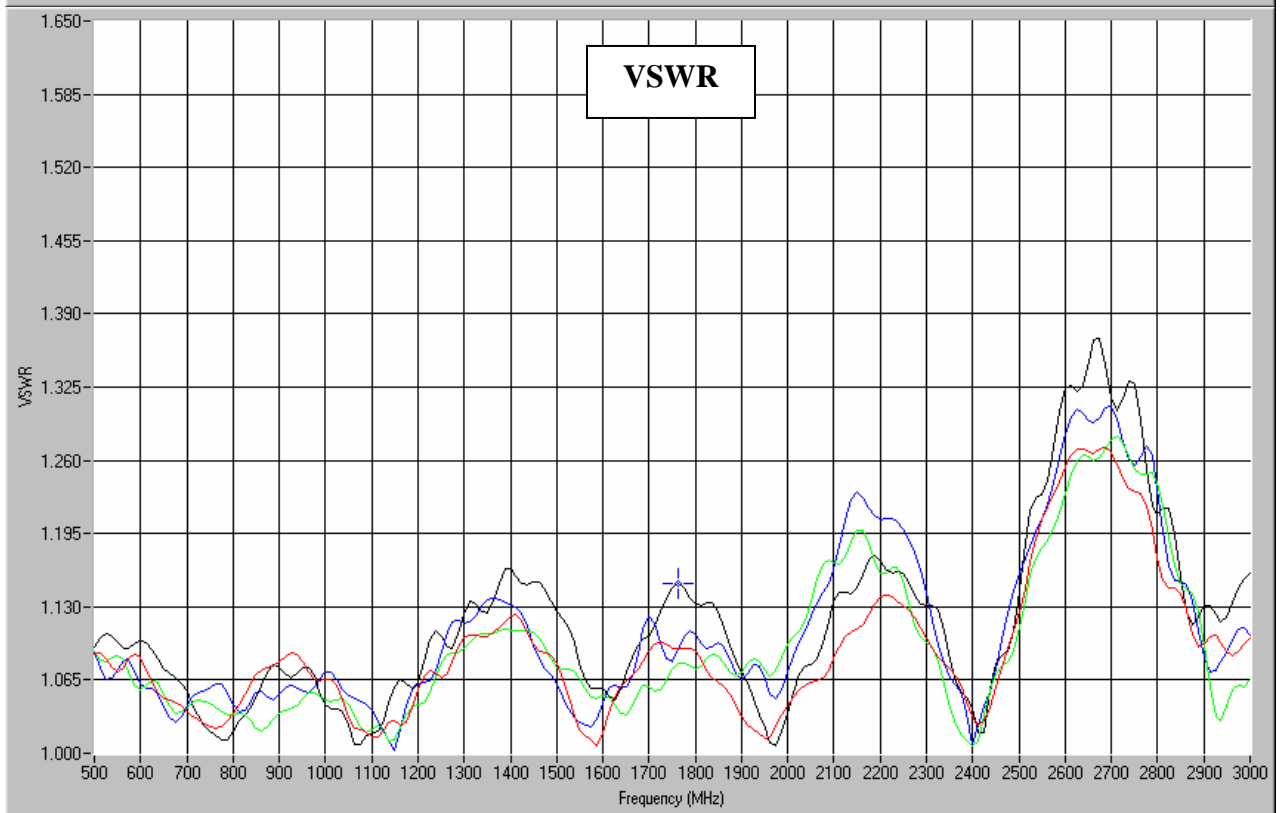

Hybrid Couplers 3 dB, 90°

Applications

- Balanced Mixers
- Antenna Feed Networks
- Phasing Networks
- Dividers/Combiners

Features

- Military Grade
- 0.5 – 3.0 GHz
- 2-Way power Split
- Quadrature
- Connectors Per MIL-C-39012
- Rugged Aluminum Housing
- Low VSWR
- Meets MIL-E-5400 Class 3 Requirements

Outline Drawing

Electrical and Mechanical Specifications subject to change without notice.

Typical Test Data Plots

USA/Canada: (315) 432-8909
 Toll Free: (800) 411-6596
 Europe: +44 2392-232392

Typical Test Data Plots