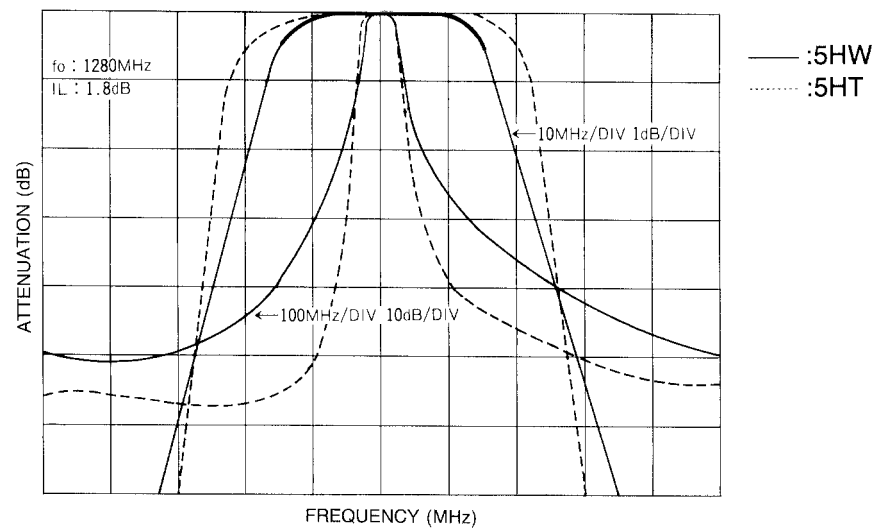

5HW Double Tuned
5HT Triple Tuned

Frequency Range: 5HW, 5HT 350-1500MHz

5HW

5HT

(Unit: mm)

Characteristic

continued on next page

continued from previous page

STANDARD FILTERS SELECTION GUIDE

TYPE 5HW (Double Tuned)

TOKO Part Number	Center Frequency (MHz)	Bandwidth @ -1dB (MHz) min.	Selectivity		Ripple (dB) max.	Insertion Loss (dB) max.
			Fo-()MHz (dB) min.	Fo+()MHz (dB) min.		
5HW-35045A-365	365	6.0	25(50)	20(50)	1.0	4.5
5HW-36535A-380	380	7.0	25(50)	20(50)	1.0	4.5
5HW-39545A-425	425	7.0	25(50)	20(50)	1.0	4.5
5HW-40545A-430	430	7.0	25(50)	20(50)	1.0	4.5
5HW-44545A-475	475	8.0	22(50)	18(50)	1.0	4.5
5HW-47535A-505	505	10.0	20(50)	16(50)	1.0	4.5
5HW-51035A-530	530	10.0	20(50)	16(50)	1.0	4.5
5HW-52535A-545	545	10.0	20(50)	16(50)	1.0	4.5
5HW-58080A-625	625	10.0	18(50)	15(50)	1.0	4.5
5HW-65535A-670	670	14.0	26(100)	23(100)	1.0	3.5
5HW-94555A-959	959	18.0	20(100)	17(100)	1.0	3.5
5HW-100090A-1010	1010	16.0	18(100)	14(100)	1.0	3.5
5HW-109060A-1130	1130	18.0	16(100)	14(100)	1.0	3.5
5HW-115045F-1195	1195	24.0	20(100)	18(100)	1.0	3.5
5HW-120050F-1225	1225	18.0	24(100)	20(100)	1.0	3.5
5HW-125055F-1305	1305	25.0	20(100)	18(100)	1.0	3.5