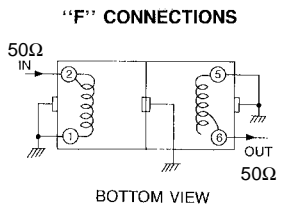

5HW Double Tuned
5HT Triple Tuned

Frequency Range: 5HW, 5HT 350-1500MHz

5HW

5HT

(Unit: mm)

Characteristic

continued on next page