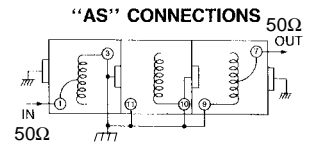

5HW Double Tuned
5HT Triple Tuned

Frequency Range: 5HW, 5HT 350-1500MHz

5HW

5HT

(Unit: mm)

Characteristic

continued on next page