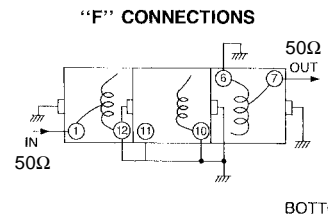

5HW Double Tuned
5HT Triple Tuned

Frequency Range: 5HW, 5HT 350-1500MHz

5HW

5HT

(Unit: mm)

Characteristic

continued on next page