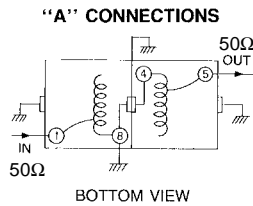

5HW Double Tuned
5HT Triple Tuned

Frequency Range: 5HW, 5HT 350-1500MHz

5HW

5HT

(Unit: mm)

Characteristic

continued on next page