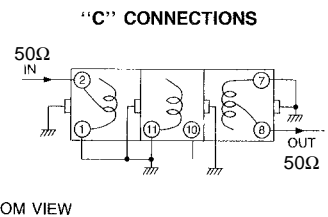

5HW Double Tuned
5HT Triple Tuned

Frequency Range: 5HW, 5HT 350-1500MHz

5HW

5HT

(Unit: mm)

Characteristic

continued on next page