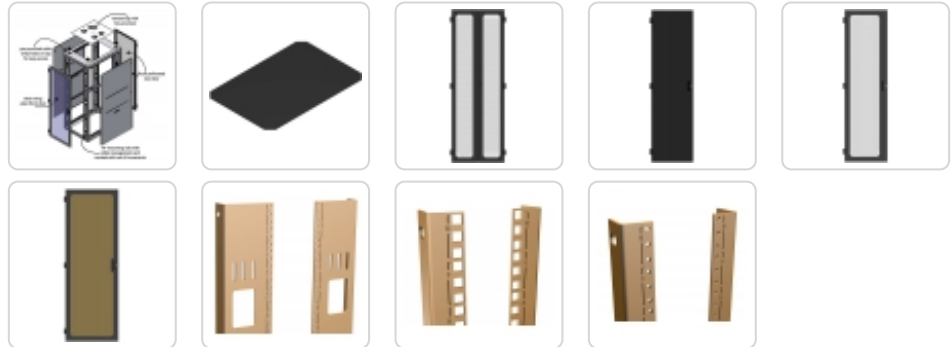

- RoHS Compliant.
- Manufactured in North America.

Click here to build your own cabinet configuration using Q-Assembly!

Click here to view our Pre-Assembled C4RR Cabinet Series.

Gallery

Accessories

- Cabinet Fan Tops
- Cabinet Door Replacement Lock
- Universal Rack Shelf
- Adjustable Depth 4-Post Rack Mount Shelf
- Four Post Mounting Sliding Shelf
- Sliding Keyboard Shelf
- Horizontal Lacing Strip
- Horizontal Steel Finger Cable Manager
- Cable Management Arm
- Outlet Strips
- Grounding
- Caster Set
- Side Panel Locking Kit
- Rack and Cabinet Baying/Ganging/Joining Kit
- Vertical Cabinet Cable Manager with Door
- Rack Mount Locking Storage Drawer
- Rack Unit Label
- Adjustable Depth Cable Manager
- Horizontal Ring Cable Manager
- Horizontal Hinged Cable Manager
- Vertical Cable Tray
- Rack Panels
- Mounting Hardware

C4 Open Frames and Rail Options

Part No.	Overall Dimensions			Usable Mounting Dimensions		Rack Units	Mounting Rail Options	
	Height	Width	Depth	Height	Depth		Tapped 10-32	Square Hole
C4F244231BK1	48.58	24.00	31.50	42.00	29.50	24U	Not Available	C4PR2442SZPL
C4F244236BK1	48.58	24.00	36.00	42.00	34.00	24U	Not Available	C4PR2442SZPL
C4F244242BK1	48.58	24.00	42.00	42.00	40.00	24U	Not Available	C4PR2442SZPL
C4F247331BK1	80.08	24.00	31.50	73.00	29.50	42U	C4PR2473TZPL	C4PR2473SZPL
C4F247336BK1	80.08	24.00	36.00	73.00	34.00	42U	C4PR2473TZPL	C4PR2473SZPL
C4F247342BK1	80.08	24.00	42.00	73.00	40.00	42U	C4PR2473TZPL	C4PR2473SZPL
C4F247731BK1	83.58	24.00	31.50	77.00	29.50	44U	C4PR2477TZPL	C4PR2477SZPL