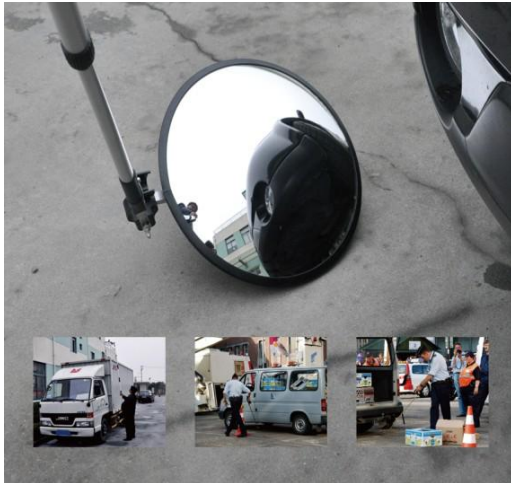

Inspection and rear-view multipurpose mirrors

Aluminium telescopic arm

<i>Stock number</i>	<i>Description</i>
<i>773-9758</i>	<i>Portable Inspection Acrylic Mirror 30 cm</i>
<i>773-9730</i>	<i>Rear View Acrylic Mirror 6.3 x 11.5 cm</i>

Fitting kits (accessories)

<i>Stock number</i>	<i>Description</i>
<i>773-9742</i>	<i>Mirror fitting kit for dia. 7.5 cm pole</i>
<i>773-9746</i>	<i>Mirror fitting kit for dia. 6 cm pole</i>
<i>773-9755</i>	<i>Traffic mirror wall clamp</i>