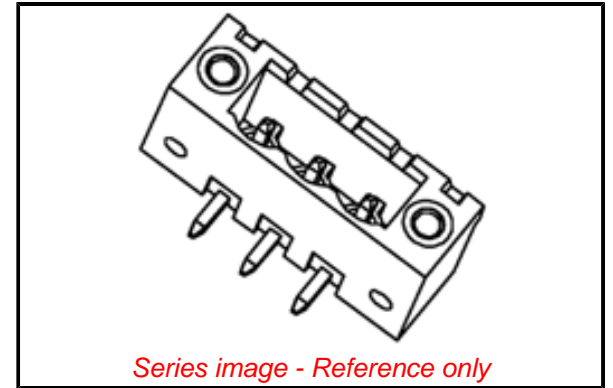

PLEASE CHECK WWW.MOLEX.COM FOR LATEST PART INFORMATION

Part Number: [0395269021](#)
Status: **Active**
Overview: Eurostyle™ Terminal Blocks
Description: 5.00mm Pitch Eurostyle Horizontal PCB Header, with Threaded Retention Inserts, Surface Mount Compatible, Green Housing, 21 Circuits

Physical

Circuits (Loaded) 21
 Entry Angle N/A
 Lock to Mating Part Yes
 Number of Rows 1
 Orientation Horizontal
 PC Tail Length 3.90mm
 PCB Thickness - Recommended 3.20mm
 Panel Mount No
 Pitch - Mating Interface 5.00mm
 Pitch - Termination Interface 5.00mm
 Polarized to Mating Part Yes
 Shrouded Closed Ends
 Stackable No
 Surface Mount Compatible (SMC) Yes
 Temperature Range - Operating -40°C to +140°C
 Wire Size AWG N/A

Electrical

Current - Maximum per Contact 15.0A
 Voltage - Maximum 300V

Solder Process Data

Lead-free Process Capability N/A

Material Info

Reference - Drawing Numbers

Product Specification PS-39500-001-001
 Sales Drawing SD-39526-001