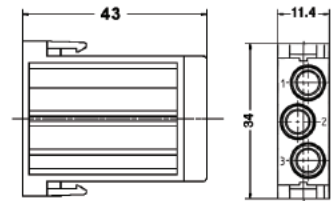

EPIC® Rectangular Connectors

MC Series Plugs & Receptacles

3 CONTACT HIGH VOLTAGE MODULES

Rated Voltage:
1000V

Rated Current:
50A

Plug

Receptacle

Plug	Receptacle
10399800	10399900

Contacts Sold Separately

MACHINE CONTACTS: DIAMETER 3.6 MM

Bags of 100				
mm ²	AWG	Silver		Stripping Length (mm)
		Pin	Socket	
1.5	16	1121070C	1121570C	10
2.5	14	1121060C	1121560C	10
4.0	12	1121000C	1121500C	10
6.0	10	1121010C	1121510C	10
10	8	1121020C	1121520C	10

Part number= 1 contact

TOOLS

Locator
11147210

Crimp Dies
1.5 - 2.5: 11147110
4.0 - 10: 11147120

Crimp Tool
11147000

Removal Tool
11171100