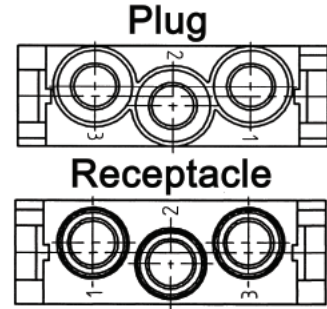

EPIC® Rectangular Connectors

MC Series Plugs & Receptacles

3 CONTACT HIGH VOLTAGE MODULES

Rated Voltage:
1000V

Rated Current:
50A

Plug

Receptacle

Plug	Receptacle
10399800	10399900

Contacts Sold Separately

MACHINE CONTACTS: DIAMETER 3.6 MM

Bags of 100				
mm ²	AWG	Silver		Stripping Length (mm)
		Pin	Socket	
1.5	16	1121070C	1121570C	10
2.5	14	1121060C	1121560C	10
4.0	12	1121000C	1121500C	10
6.0	10	1121010C	1121510C	10
10	8	1121020C	1121520C	10

Part number= 1 contact

TOOLS

Locator
11147210

Crimp Dies
1.5 - 2.5: 11147110
4.0 - 10: 11147120

Crimp Tool
11147000

Removal Tool
11171100