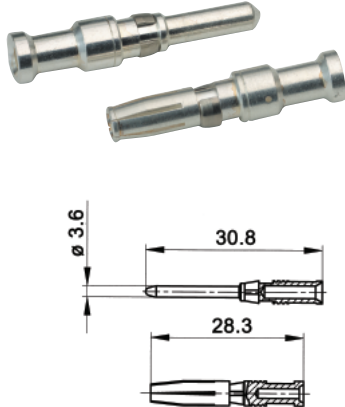

EPIC® Rectangular Connectors

MC Series Plugs & Receptacles

3 CONTACT HIGH VOLTAGE MODULES

Rated Voltage:
1000V

Rated Current:
50A

Plug

Receptacle

Plug	Receptacle
10399800	10399900

Contacts Sold Separately

MACHINE CONTACTS: DIAMETER 3.6 MM

Bags of 100				
mm ²	AWG	Silver		Stripping Length (mm)
		Pin	Socket	
1.5	16	1121070C	1121570C	10
2.5	14	1121060C	1121560C	10
4.0	12	1121000C	1121500C	10
6.0	10	1121010C	1121510C	10
10	8	1121020C	1121520C	10

Part number= 1 contact

TOOLS

Locator
11147210

Crimp Dies
1.5 - 2.5: 11147110
4.0 - 10: 11147120

Crimp Tool
11147000

Removal Tool
11171100