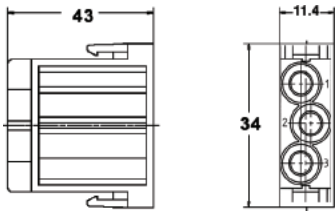

EPIC® Rectangular Connectors

MC Series Plugs & Receptacles

3 CONTACT HIGH VOLTAGE MODULES

Rated Voltage:
1000V

Rated Current:
50A

Plug

Plug	Receptacle
10399800	10399900

Contacts Sold Separately

MACHINE CONTACTS: DIAMETER 3.6 MM

Bags of 100				
mm²	AWG	Silver		Stripping Length (mm)
		Pin	Socket	
1.5	16	1121070C	1121570C	10
2.5	14	1121060C	1121560C	10
4.0	12	1121000C	1121500C	10
6.0	10	1121010C	1121510C	10
10	8	1121020C	1121520C	10

Part number= 1 contact

TOOLS

Locator
11147210

Crimp Dies
1.5 - 2.5: 11147110
4.0 - 10: 11147120

Crimp Tool
11147000

Removal Tool
11171100