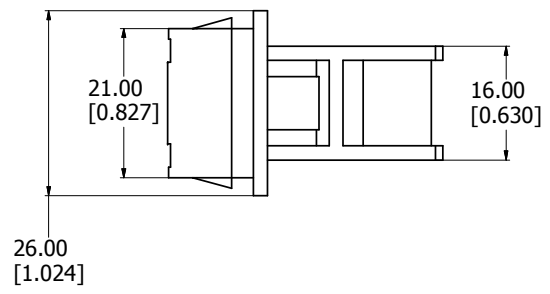

SIDE VIEW OPEN

SIDE VIEW CLOSED

ISO VIEW

FRONT VIEW

FOOT CUT OUT

<b>1427X</b>
Foot Base - White ABS Plastic
Leg - White ABS Plastic
<b>**note feet sold in pairs</b>

**HAMMOND  
MANUFACTURING™**

**1427X**