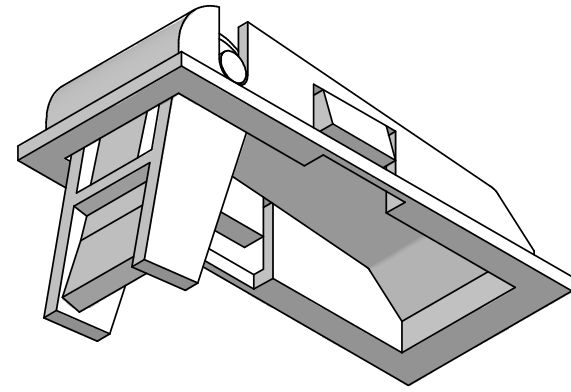

SIDE VIEW OPEN

SIDE VIEW CLOSED

ISO VIEW

FRONT VIEW

FOOT CUT OUT

<b>1427X</b>
Foot Base - White ABS Plastic
Leg - White ABS Plastic
<b>**note feet sold in pairs</b>

**HAMMOND  
MANUFACTURING™**

**1427X**