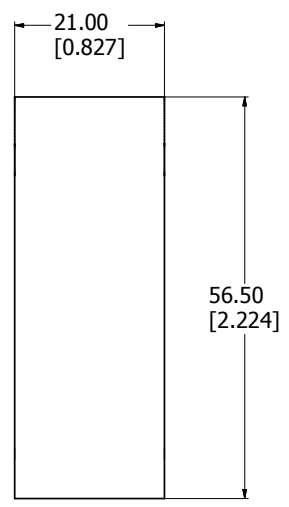

SIDE VIEW OPEN

SIDE VIEW CLOSED

ISO VIEW

FRONT VIEW

FOOT CUT OUT

<b>1427X</b>
Foot Base - White ABS Plastic
Leg - White ABS Plastic
<b>**note feet sold in pairs</b>

**HAMMOND  
MANUFACTURING™**

**1427X**