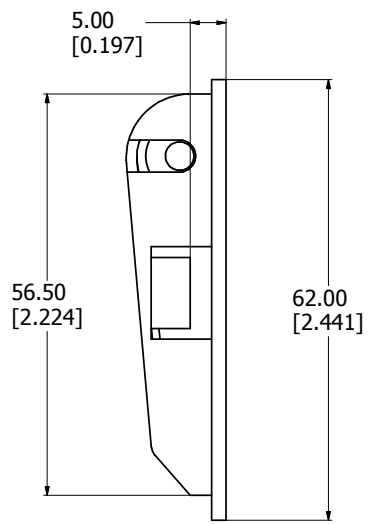

SIDE VIEW OPEN

SIDE VIEW CLOSED

ISO VIEW

FRONT VIEW

FOOT CUT OUT

<b>1427X</b>
Foot Base - White ABS Plastic
Leg - White ABS Plastic
<b>**note feet sold in pairs</b>

**HAMMOND  
MANUFACTURING™**

**1427X**