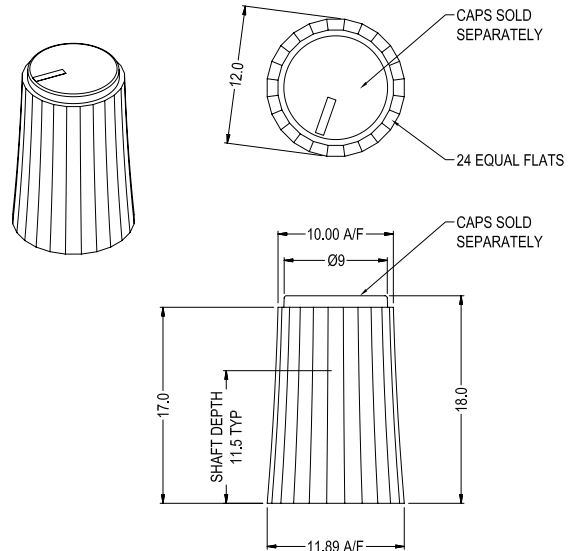

CLIFF

KNOB K88

KNOB DETAILS

VARIANTS KEY : CL1788??			
SHAFT KEY		COLOUR KEY	
1?	6mm SPLINE	?1	OPAQUE
2?	1/4" D	?2	BLACK
3?	1/4" SPLINE	?3	WHITE
4?	4mm D	?4	GREY
5?	NOT USED	?5	GREEN
6?	6mm D	?6	YELLOW
		?7	RED
		?7	BLUE
		?9	BROWN

Example : CL178862 : K88 BLACK 6mm D

KNOB AND CAP ARE SOLD SEPARATELY

CAP DETAILS

CAP COLOUR	WITHOUT MARKER LINE	WITH MARKER LINE	MARKER LINE COLOUR
BLACK	CL177902A	CL177901A	WHITE
WHITE	CL177904A	CL177903A	BLACK
GREY	CL177910A	CL177909A	WHITE
GREEN	CL177916A	CL177915A	WHITE
YELLOW	CL177912A	CL177911A	BLACK
RED	CL177906A	CL177905A	WHITE
BUE	CL177914A	CL177913A	WHITE