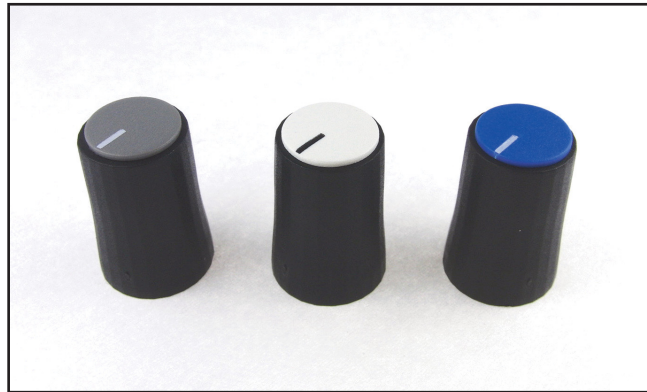

CLIFF

KNOB K88

KNOB DETAILS

VARIANTS KEY : CL1788??			
SHAFT KEY		COLOUR KEY	
1?	6mm SPLINE	?1	OPAQUE
2?	1/4" D	?2	BLACK
3?	1/4" SPLINE	?3	WHITE
4?	4mm D	?4	GREY
5?	NOT USED	?5	GREEN
6?	6mm D	?6	YELLOW
		?7	RED
		?7	BLUE
		?9	BROWN

Example : CL178862 : K88 BLACK 6mm D

KNOB AND CAP ARE SOLD SEPARATELY

CAP DETAILS

CAP COLOUR	WITHOUT MARKER LINE	WITH MARKER LINE	MARKER LINE COLOUR
BLACK	CL177902A	CL177901A	WHITE
WHITE	CL177904A	CL177903A	BLACK
GREY	CL177910A	CL177909A	WHITE
GREEN	CL177916A	CL177915A	WHITE
YELLOW	CL177912A	CL177911A	BLACK
RED	CL177906A	CL177905A	WHITE
BUE	CL177914A	CL177913A	WHITE