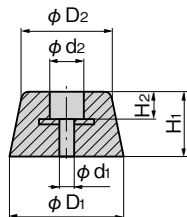

C-30-RK-34-EP-UL-Green-gray (7.5BG7/2相当色) グリーングレー

C-30-RK-34-EP-UL-Black ブラック

C-30-RK-3617-EP-UL-Black (※1) ブラック

特注 (Gray) グレー

※1

商品番号 Product No.	RoHS	CAD	H ₁	H ₂	φD ₁	φD ₂	φd ₁	φd ₂	たわみ時の荷重N Load at deflection			参考締め付けトルク値 cN・m Reference tightening torque value	製品質量 (g) Mass
									0.5mm	1.0mm	2.0mm		
C-30-RK-10-EP-UL	●	2D/3D	5	3	10	10	3	5	53	118	118	8	0.5
C-30-RK-12-EP-UL	●	2D/3D	9	4	12	8	3	5	18.9	38.4	38.4	12	1
C-30-RK-15-EP-UL	●	2D/3D	8	5	15	14	3	6	45.2	102	102	12	2
C-30-RK-1510-EP-UL	●	2D/3D	10	3	15	10	3	5	38.9	101	101	12	2
C-30-RK-16-EP-UL	●	2D/3D	10	5	16	14	3	6	42.8	121	121	12	3
C-30-RK-18-EP-UL	●	2D/3D	11	7	18	15	4	7	57	112	112	30	4
C-30-RK-20-EP-UL	●	2D/3D	12	7	20	16	4	7	70.1	139	139	30	5
C-30-RK-2017-EP-UL	●	2D/3D	17	8	20	15	3	7	60.4	110	110	12	6
C-30-RK-22-EP-UL	●	2D/3D	24	10	22	18	3	7	73	130	130	12	12
C-30-RK-23-EP-UL	●	2D/3D	14	5	23	20	4	8	105	199	426	40	8
C-30-RK-2320-EP-UL	●	2D/3D	20	10	23	20	4	8	85.3	153	279	40	11
C-30-RK-24-EP-UL	●	2D/3D	10	5	24	19	4	9	104	235	577	40	6
C-30-RK-26-EP-UL	●	2D/3D	15	10	26	20	4	10	87	173	333	40	10
C-30-RK-28-EP-UL	●	2D/3D	18	11	28	22	4	12	102	182	339	40	12
C-30-RK-29-EP-UL	●	2D/3D	15	10	29	24	4	14	117	224	435	50	12
C-30-RK-30-EP-UL	●	2D/3D	19	10	30	24	4	14	119	214	404	50	15
C-30-RK-3215-EP-UL	●	2D/3D	15	5	32	26	5	14	143	294	638	75	15
C-30-RK-3220-EP-UL	●	2D/3D	20	10	32	26	5	15	123	223	433	75	20
C-30-RK-3225-EP-UL	●	2D/3D	25	9	32	28	5	14	127	239	459	75	28
C-30-RK-34-EP-UL	●	2D/3D	18	10	34	26	5	17	121	224	414	75	18
※1 C-30-RK-3617-EP-UL	●	2D/3D	17	9	36	20	6	17	62.7	126	263	120	21
C-30-RK-36-EP-UL	●	2D/3D	22	12	36	30	5	12	167	313	621	75	28
C-30-RK-38-EP-UL	●	2D/3D	24	13	38	32	5	12	193	353	659	100	35
C-30-RK-40-EP-UL	●	2D/3D	22	9	40	28	5	14	171	316	614	100	30
C-30-RK-45-EP-UL	●	2D/3D	27	12	45	35	5	12	193	394	779	120	52
C-30-RK-63-EP-UL	●	2D/3D	26	15	63	48	7	14	522	948	948	120	103