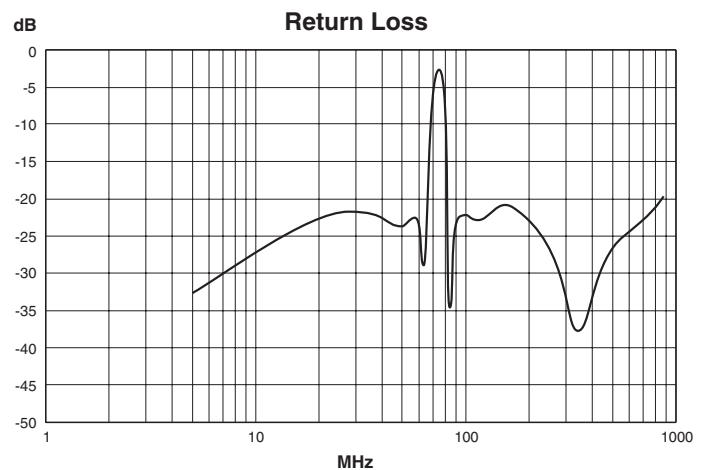

Typical Performance @ 25°C CX6006 and CX6006L

For More Information :

UNITED STATES (Worldwide)	UNITED KINGDOM (Northern Europe)	FRANCE (Southern Europe)	SINGAPORE (Southern Asia)	TAIWAN, R.O.C. (Northern Asia)	HONG KONG (China/Hong Kong)	DISTRIBUTOR
12220 World Trade Drive San Diego, CA 92128 U.S.A. http://www.pulseeng.com TEL: 858 674 8100 FAX: 858 674 8262	1 & 2 Huxley Road The Surrey Research Park Guildford, Surrey GU2 5RE United Kingdom TEL: 44 1483 401700 FAX: 44 1483 401701	Zone Industrielle F-39270 Orgelet France TEL: 33 3 84 35 04 04 FAX: 33 3 84 25 46 41	150 Kampong Ampat #07-01/02 KA Centre Singapore 368324 TEL: 65 6287 8998 FAX: 65 6280 0080	3F-4, No. 81, Sec. 1 HsinTai Wu Road Hsi-Chih, Taipei Hsien Taiwan, R.O.C. Tel: 886 2 2698 0228 FAX: 886 2 2698 0948	9/F, Phase 2, Tai Sang Shatin Warehouse Centre 6 Wong Chuk Yeung Street Fotan, Shatin, Hong Kong TEL: 852 2788 6588 FAX: 852 2776 1055	

Performance warranty of products offered on this data sheet is limited to the parameters specified. Data is subject to change without notice. Other brand and product names mentioned herein may be trademarks or registered trademarks of their respective owners.