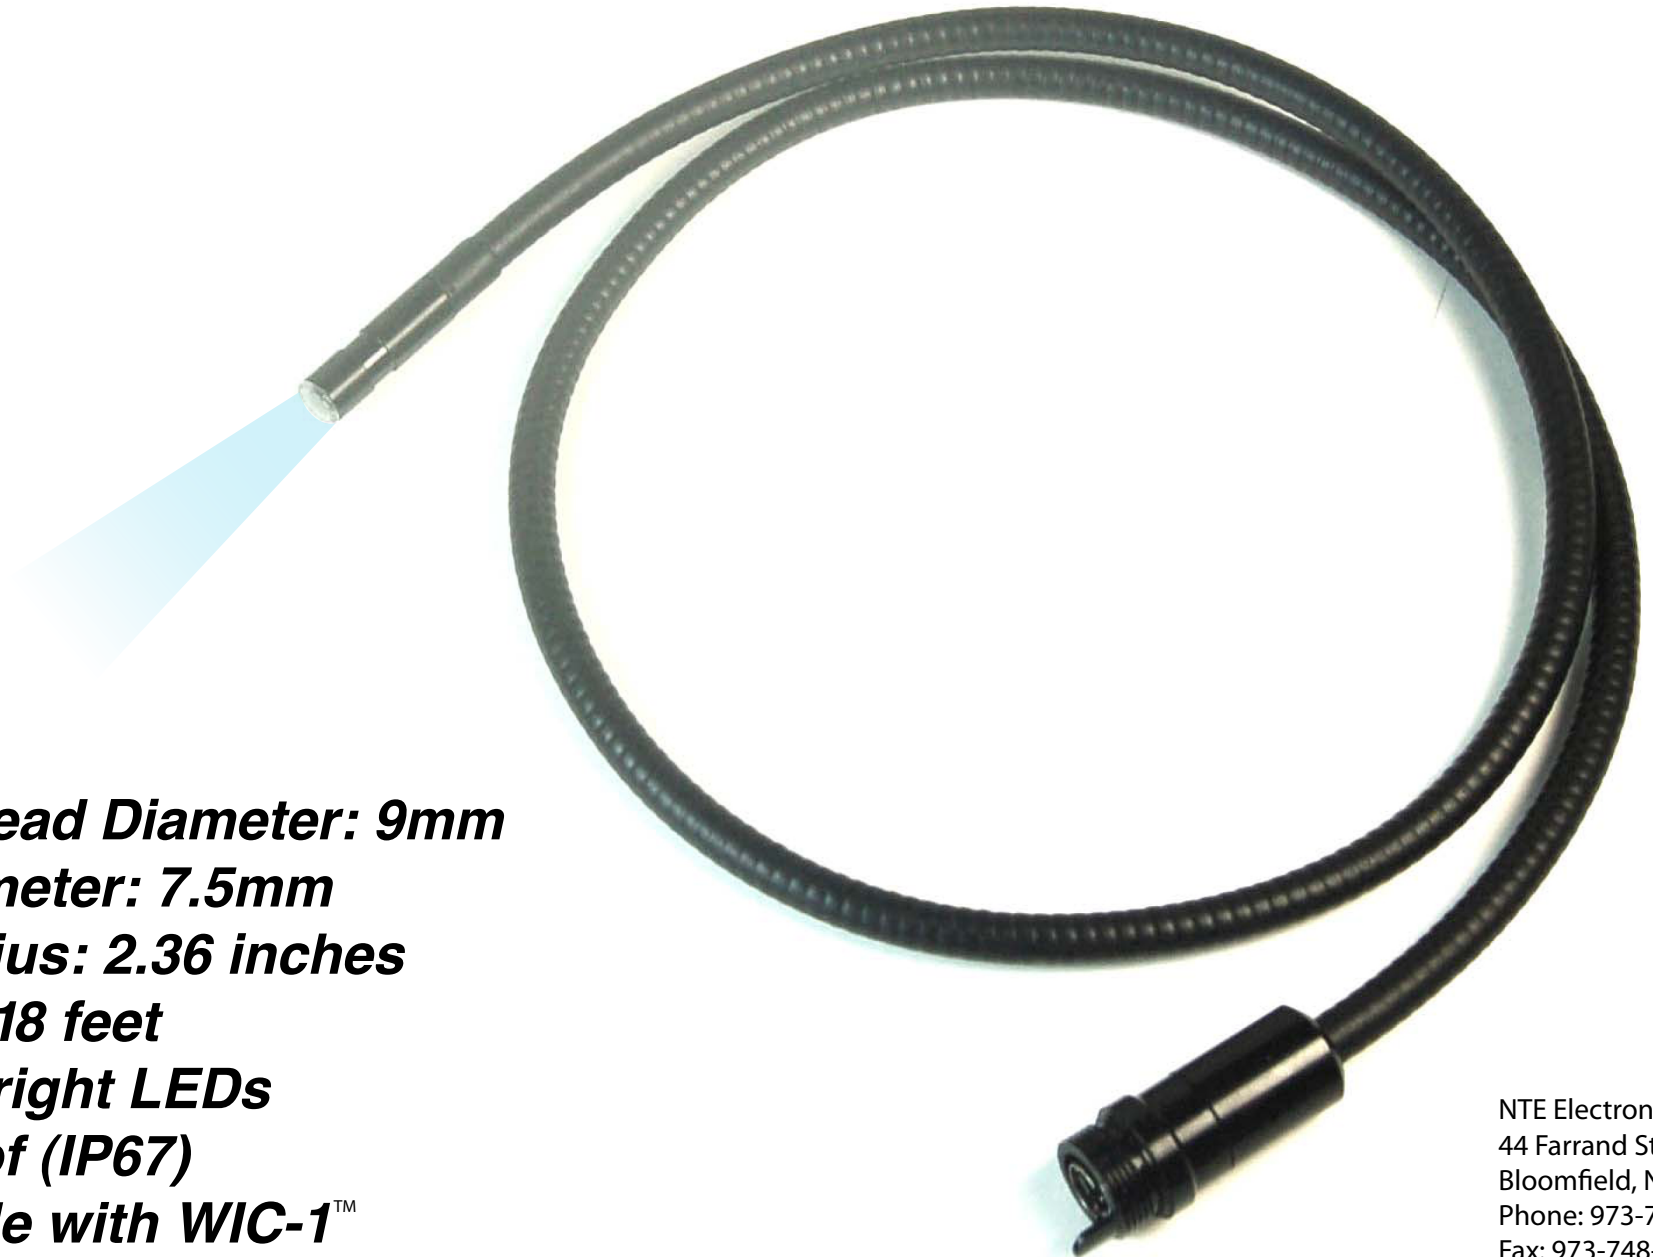

WIC-10 9mm Camera Head

Camera Head Diameter: 9mm
Shaft Diameter: 7.5mm
Bend Radius: 2.36 inches
Length: 3.18 feet
4 Super Bright LEDs
Waterproof (IP67)
Compatible with WIC-1™

NTE Electronics, Inc.
44 Farrand Street
Bloomfield, NJ 07003
Phone: 973-748-5089
Fax: 973-748-6224
www.nteinc.com