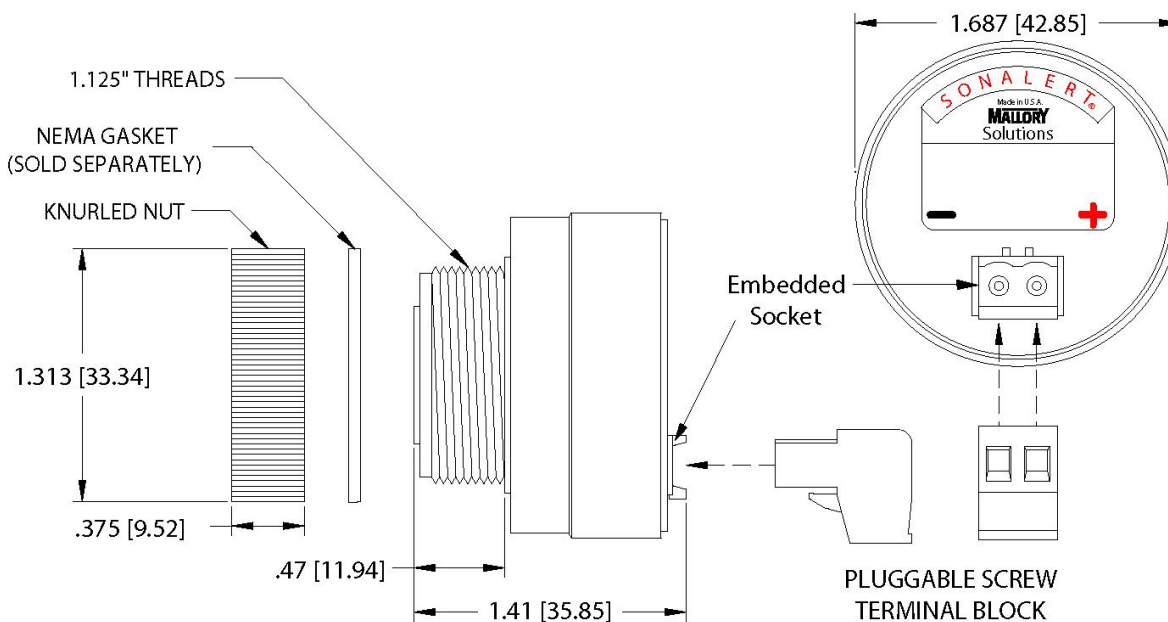

Product APPLICATION Guide

3 KHz 30 mm Panel Mount Alarms Terminal Block Termination

KEY FEATURES:

- New Audible Sounds; 3 kHz Freq.
- Operating Voltage Levels from 6 Vdc to 120 Vac
- Sound Levels Up to 105 dB
- -40°C to 85°C Temperature Rating
- cUL Approved; RoHS Compliant
- NEMA 3R/4X/12, CSA C22.2 No. 94, and IP-66 (Order with P/N ACC03)
- New Termination System:
 - Finger Proof Safe Handling
 - Prevents Shock & Shorting
 - Saves Assembly Time & Labor