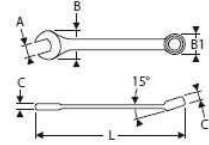

COMBINATION WRENCHES - METRIC

- ISO 691 - ISO 1711-1 - ISO 3318 - ISO 7738 - DIN 3113
- 12-point OGV® ring angled at 15°.
- Open end angled at 15° from handle axis.
- OGV® profile maximizing the contact surface with the nut for a longer lifetime.
- Forged in Chrome Vanadium steel.
- High chrome finish.