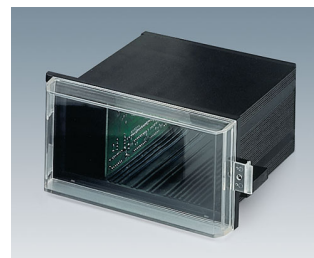

DIN-MODULAR CASES TYPE A

Versatile panel mount DIN boxes

Our TYPE A DIN-MODULAR plastic enclosures are designed according to DIN IEC 61554*, and feature snap-together assembly for faster installation, unlike conventional DIN boxes which require assembly by screws.

- seven standard dimensions 2.835" x 1.417", 1.890" x 1.890", 3.780" x 1.890", 2.835" x 2.835", 3.780" x 3.780"*, 5.669" x 2.835"* and 5.669" x 5.669" with variable case depths (*does not correspond exactly to DIN IEC 61554)
- material corresponds to UL 94 V-0: self-extinguishing and shock resistant; high standard of mechanical and electrical properties
- fixing of the PCBs by the rear frame
- fast and secure snap-together assembly
- range of front and rear panels
- fastening elements for mounting the control panels included
- advantage of the design principle is the implementation of optional case length to match the application exactly
- transparent cover protects display and operating elements (sizes 3.780" x 1.890" to 5.669" x 5.669")
- PCB guides on two or all four internal faces
- protection class < IP 40