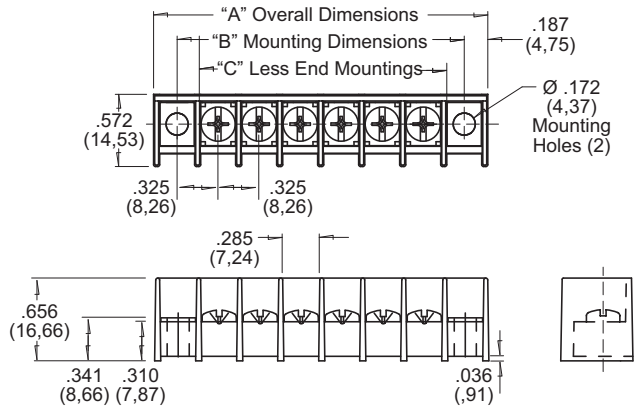

32500 Tri-Barrier Surface Mount
With or Without Mounting Ends