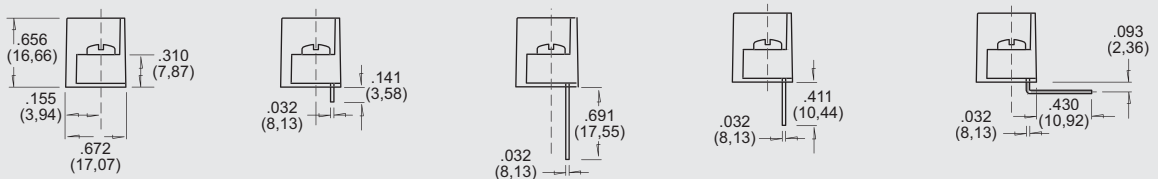

Series 32500 Tri-Barrier

0 – Flush Mount   1 – PC Pin   2 – Wire Wrap   3 – Turret Type   4 – Right Angle PC Pin

Number of Terminals	Series 32500 With Mounting Ends				Without Mounting Ends	
	Dimensions					
	A ± .031 Overall Dimensions (O.D.)		B ± .031 Mounting Dimensions (M.D.)		C ± .031 Less Mounting Ends	
	Inches	Metric (mm)	Inches	Metric (mm)	Inches	Metric (mm)
1	1.023	25.98	.650	16.51	.373	9.47
2	1.348	34.24	.975	24.77	.698	17.73
3	1.673	42.49	1.300	33.02	1.023	25.98
4	1.998	50.75	1.625	41.30	1.348	34.24
5	2.323	59.00	1.950	49.53	1.673	42.49
6	2.648	67.26	2.275	57.79	1.998	50.75
7	2.973	75.51	2.600	66.04	2.323	59.00
8	3.298	83.77	2.925	74.30	2.648	67.25
9	3.623	92.02	3.250	82.55	2.973	75.51
10	3.948	100.28	3.575	90.81	3.298	83.77
11	4.273	108.53	3.900	99.06	3.623	92.02
12	4.598	116.79	4.225	107.32	3.948	100.28
13	4.923	125.04	4.550	115.57	4.273	108.53
14	5.248	133.30	4.875	123.83	4.598	116.79
15	5.573	141.55	5.200	132.08	4.923	125.04
16	5.898	149.81	5.525	140.34	5.248	133.30
17	6.223	158.06	5.850	148.59	5.573	141.55
18	6.548	166.32	6.175	156.85	5.898	149.81
19	6.873	174.57	6.500	165.1	6.223	158.06
20	7.198	182.83	6.825	173.36	6.548	166.32
21	7.523	191.08	7.150	181.61	6.873	174.57
22	7.848	199.34	7.475	189.87	7.198	182.83
23	8.173	207.59	7.800	198.12	7.523	191.08
24	8.498	215.85	8.125	206.38	7.848	199.34
25	8.823	224.10	8.450	214.63	8.173	207.60
26	9.148	232.36	8.775	222.89	8.498	215.85
27					8.823	224.10
28					9.148	232.36

Dimensions shown are ± 0.030"