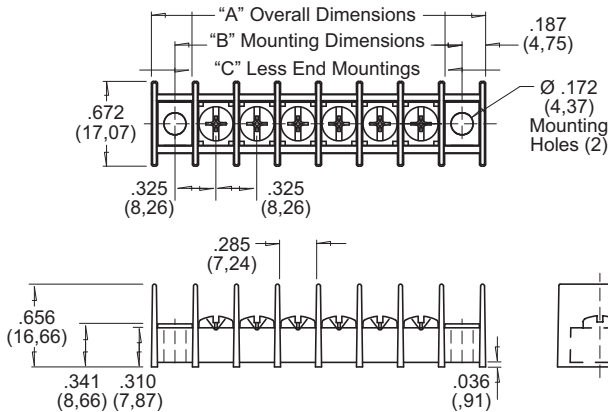

## Features:

- **Complete Line of .325" Offset Blocks** – Including base mount, P.C. Pin, wire wrap, turret, and right angle terminals
- **Open or Tri Barrier Designs** – To meet your wiring requirements
- **UL & CSA Recognized** – With a 94 V-O flammability rating
- **Molded in Standoffs** – To aid in the board cleaning process
- **A Multitude of Screw and Wire Terminals Available** – Including wire clamps, wire ready screws, and combo head screws

**UL** Recognized under the Components Program of Underwriters Laboratories, Inc. Standard 1059, Guide No. XCFR2, File No. E62557.

**CSA** Guide No. 22.2 No. 158, Report No. LR39186-1.

Single Row

32500 Surface Mount  
With or Without Mounting Ends

## Specifications:

**Center-to-Center Spacing:** .325" (.825mm)

**Wire Range:** No. 22AWG to 14AWG

**No. of Terminals:** 1 thru 26 (28 without mounting holes)

**Voltage Rating:** 300V

**Tightening Torque:** 9 in. lb.

Dimensions shown are ± 0.030"