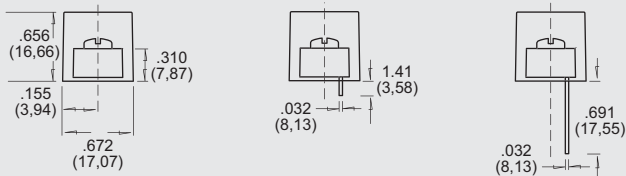

Series 32500 Open Back

0 – Flush Mount   1 – PC Pin   2 – Wire Wrap

3 – Turret Type   4 – Right Angle PC Pin