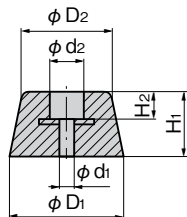

C-30-RK-34-EP-UL-Green-gray (7.5BG7/2相当色)
グリーングレー

C-30-RK-34-EP-UL-Black
ブラック

C-30-RK-3617-EP-UL-Black (※1)
ブラック

特注 (Gray)
グレー

※1

商品番号 Product No.	RoHS	CAD	H ₁	H ₂	φD ₁	φD ₂	φd ₁	φd ₂	たわみ時の荷重N Load at deflection			参考締め付けトルク値 cN・m Reference tightening torque value	製品質量 (g) Mass
									0.5mm	1.0mm	2.0mm		
C-30-RK-10-EP-UL	●	2D/3D	5	3	10	10	3	5	53	118	—	8	0.5
C-30-RK-12-EP-UL	●	2D/3D	9	4	12	8	3	5	18.9	38.4	—	12	1
C-30-RK-15-EP-UL	●	2D/3D	8	5	15	14	3	6	45.2	102	—	12	2
C-30-RK-1510-EP-UL	●	2D/3D	10	3	15	10	3	5	38.9	101	—	12	2
C-30-RK-16-EP-UL	●	2D/3D	10	5	16	14	3	6	42.8	121	—	12	3
C-30-RK-18-EP-UL	●	2D/3D	11	7	18	15	4	7	57	112	—	30	4
C-30-RK-20-EP-UL	●	2D/3D	12	7	20	16	4	7	70.1	139	—	30	5
C-30-RK-2017-EP-UL	●	2D/3D	17	8	20	15	3	7	60.4	110	—	12	6
C-30-RK-22-EP-UL	●	2D/3D	24	10	22	18	3	7	73	130	—	12	12
C-30-RK-23-EP-UL	●	2D/3D	14	5	23	20	4	8	105	199	426	40	8
C-30-RK-2320-EP-UL	●	2D/3D	20	10	23	20	4	8	85.3	153	279	40	11
C-30-RK-24-EP-UL	●	2D/3D	10	5	24	19	4	9	104	235	577	40	6
C-30-RK-26-EP-UL	●	2D/3D	15	10	26	20	4	10	87	173	333	40	10
C-30-RK-28-EP-UL	●	2D/3D	18	11	28	22	4	12	102	182	339	40	12
C-30-RK-29-EP-UL	●	2D/3D	15	10	29	24	4	14	117	224	435	50	12
C-30-RK-30-EP-UL	●	2D/3D	19	10	30	24	4	14	119	214	404	50	15
C-30-RK-3215-EP-UL	●	2D/3D	15	5	32	26	5	14	143	294	638	75	15
C-30-RK-3220-EP-UL	●	2D/3D	20	10	32	26	5	15	123	223	433	75	20
C-30-RK-3225-EP-UL	●	2D/3D	25	9	32	28	5	14	127	239	459	75	28
C-30-RK-34-EP-UL	●	2D/3D	18	10	34	26	5	17	121	224	414	75	18
※1 C-30-RK-3617-EP-UL	●	2D/3D	17	9	36	20	6	17	62.7	126	263	120	21
C-30-RK-36-EP-UL	●	2D/3D	22	12	36	30	5	12	167	313	621	75	28
C-30-RK-38-EP-UL	●	2D/3D	24	13	38	32	5	12	193	353	659	100	35
C-30-RK-40-EP-UL	●	2D/3D	22	9	40	28	5	14	171	316	614	100	30
C-30-RK-45-EP-UL	●	2D/3D	27	12	45	35	5	12	193	394	779	120	52
C-30-RK-63-EP-UL	●	2D/3D	26	15	63	48	7	14	522	948	—	120	103