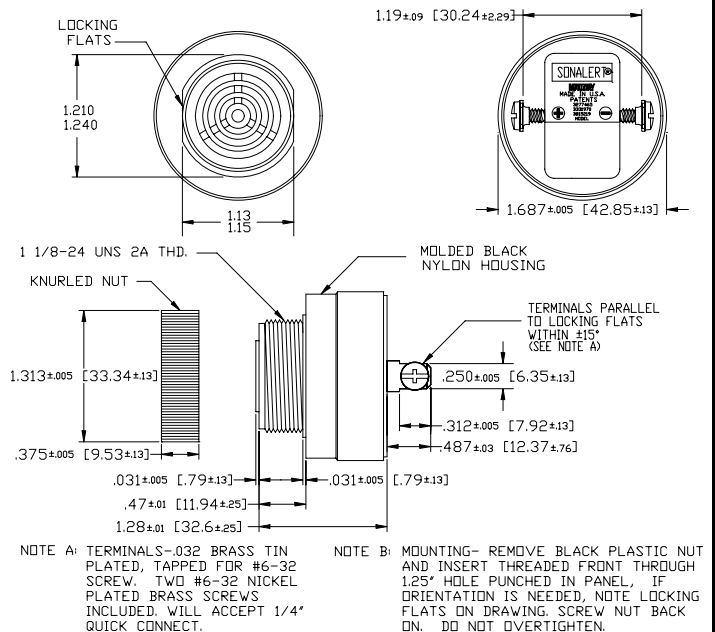

Specifications:

Sound level Category	Medium Sound Level
Mode of Operation	Continuous tone
Mounting	Panel (see note B)
Voltage Rating	10 to 48 Vac/dc
Frequency	2900 Hz ±500 Hz
Loudness (Min. Voltage)	68 dB(A) min. @ 2 FT and 10 Vac/dc
Loudness (Max Voltage)	80 dB(A) min. @ 2 FT and 48 Vac/dc
Current Draw	4 mA Max @ 10 Vac/dc
Current Draw	16 mA Max @ 48 Vac/dc
Storage Temperature	-40°C to +85°C
Operating Temperature	-30°C to +65°C
Weight (Typical)	1.6 oz (45 g)
Housing	6/6 Nylon, Color Black
Options	For other options contact factory

Dimensions: Inches (mm)

UL Recognized 

PART DIMENSIONS BEFORE CODE DATE 0818 5

PART DIMENSIONS AFTER CODE DATE 0819 1

Mouser Electronics

Authorized Distributor

Click to View Pricing, Inventory, Delivery & Lifecycle Information:

[Mallory Sonalert:](#)

[SC648A](#)