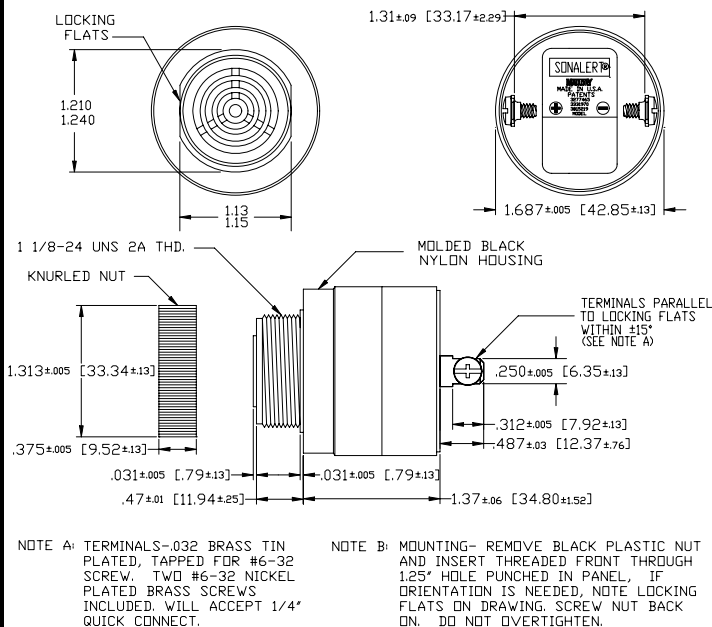

Specifications:

Sound level Category	Medium Sound Level
Mode of Operation	Continuous tone
Mounting	Panel (see note B)
Voltage Rating	10 to 48 Vac/dc
Frequency	2900 Hz ±500 Hz
Loudness (Min. Voltage)	68 dB(A) min. @ 2 FT and 10 Vac/dc
Loudness (Max Voltage)	80 dB(A) min. @ 2 FT and 48 Vac/dc
Current Draw	4 mA Max @ 10 Vac/dc
Current Draw	16 mA Max @ 48 Vac/dc
Storage Temperature	-40°C to +85°C
Operating Temperature	-30°C to +65°C
Weight (Typical)	1.6 oz (45 g)
Housing	6/6 Nylon, Color Black
Options	For other options contact factory

Dimensions: Inches (mm)

UL Recognized 

PART DIMENSIONS BEFORE CODE DATE 0818 5

PART DIMENSIONS AFTER CODE DATE 0819 1

Mouser Electronics

Authorized Distributor

Click to View Pricing, Inventory, Delivery & Lifecycle Information:

[Mallory Sonalert:](#)

[SC648A](#)