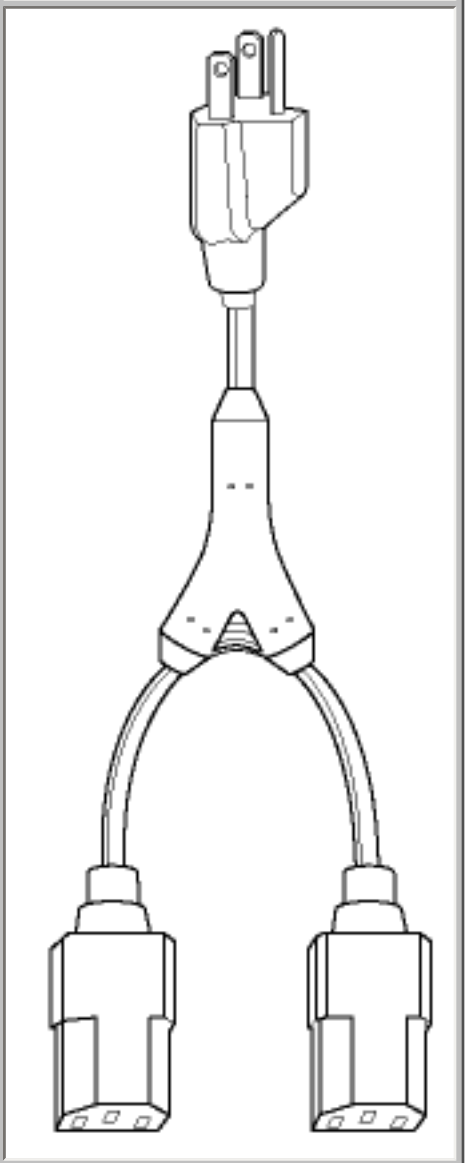

[Back](#)

Selected Cable: 17272A				
End View	Plug	Cord	Connector	End View
				
5-15P	AEC-30	SJT	250A	C13

Cord View

Part Number	17272A
Category	3 conductor plastic detachable special use cords
Jacket Color	black
Length Feet	6': 2' legs
Temperature Rating	60 C°
Packaging Units Per Carton	B-50
Color Coding	North America
AWG Stranding	18 (41x34)
Nominal OD Inch	0.315
Nominal OD millimeter	8
Rating	1250 Watts 10A-125V
Notes	See 17273A for 10' version. See 17274A for 16 gauge version.

Approvals

Qty:

Back

Volex Power Cord Products Division, 5350 Lakeview Parkway S. Drive #D Indianapolis, IN 46268
800-246-CORD. info@volexpowercords.com

Proposition 65 warning for California residents: This product contains chemicals, including lead, known to the State of California to cause (cancer, and) birth defects or other reproductive harm. Wash hands after handling.