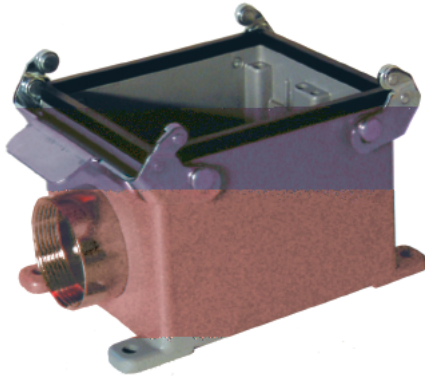

EPIC® Rectangular Connectors

HBE 32 Housings: Double Levers on Base

TOP ENTRY

HOODS

All dimensions are in mm.

SIDE ENTRY

Specifications: DIN 43652
Temperature Range: -40°C to +125°C
Protection class: NEMA 4, NEMA 12, IP65
Material: Aluminum alloy, powder coated

Metric hoods do not come with a neck.

PANEL MOUNT BASES

Description	Part Numbers
Panel Mount without Dust Cover	101320C0

Dust cover with double lever bolts and attachment string: 101420KIT

All dimensions are in mm.

SURFACE MOUNT BASES

All dimensions are in mm.

Specifications: DIN 43652
Temperature Range: -40°C to +125°C
Protection class: NEMA 4, NEMA 12, IP65
Material: Aluminum alloy, powder coated

Dust cover with double lever bolts and attachment string: 101420KIT

CABLE COUPLER HOODS

Specifications: DIN 43652
Temperature Range: -40°C to +125°C
Protection class: NEMA 4, NEMA 12, IP65
Material: Aluminum alloy, powder coated