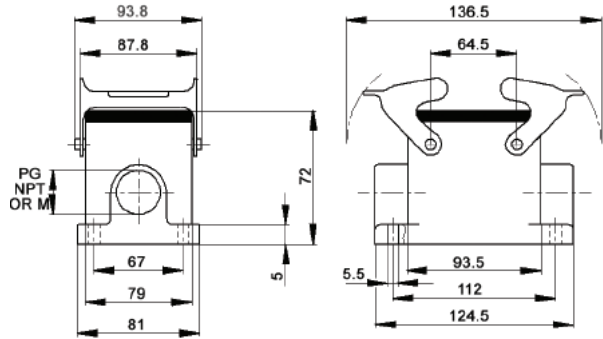

EPIC® Rectangular Connectors

HBE 32 Housings: Double Levers on Base

TOP ENTRY

HOODS

All dimensions are in mm.

SIDE ENTRY

Specifications: DIN 43652
Temperature Range: -40°C to +125°C
Protection class: NEMA 4, NEMA 12, IP65
Material: Aluminum alloy, powder coated

Position of Cable Entry	Size of Entry			Part Numbers			Complete your installation with a SKINTOP®, Pg 352			
	PG	NPT	Metric	PG	NPT	Metric	PG- Nylon	PG- Metal	Metric- Nylon	Metric- Metal
Top Entry	21	3/4"	-	10133000	101330NP	-	53015150	52015750	-	-
	29	1"	32	10134000	101340NP	19134000	53015160	52015760	53111040	53111040
	-	-	40	-	-	19134400	-	-	53111050	53112050
Side Entry	21	3/4"	25	10135000	101350NP	19135000	53015150	52015750	-	-
	29	1"	32	10136000	101360NP	19136000	53015160	52015760	53111040	53111040
	-	-	40	-	-	19136200	-	-	53111050	53112050

SURFACE MOUNT BASES

All dimensions are in mm.

Specifications: DIN 43652
Temperature Range: -40°C to +125°C
Protection class: NEMA 4, NEMA 12, IP65
Material: Aluminum alloy, powder coated

# of Entries	Size of Entry			Part Numbers			Complete your installation with a SKINTOP®, Pg 352			
	PG	NPT	Metric	PG	NPT	Metric	PG- Nylon	PG- Metal	Metric- Nylon	Metric- Metal
2 Entries	29	1"	32	101380C0	101380NP	19138000	53015160	52015760	53111040	53112040
1 Entry	29	1"	32	101370C0	101370NP	19137000	53015160	52015760	53111040	53112040