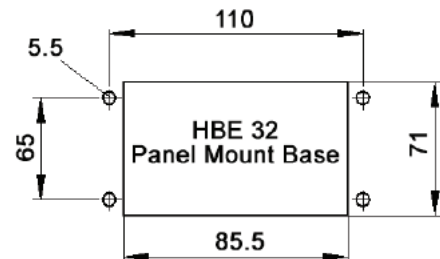

EPIC® Rectangular Connectors

HBE 32 Housings: Double Levers on Base

TOP ENTRY

HOODS

All dimensions are in mm.

SIDE ENTRY

Specifications: DIN 43652
Temperature Range: -40°C to +125°C
Protection class: NEMA 4, NEMA 12, IP65
Material: Aluminum alloy, powder coated

SURFACE MOUNT BASES

All dimensions are in mm.

Specifications: DIN 43652
Temperature Range: -40°C to +125°C
Protection class: NEMA 4, NEMA 12, IP65
Material: Aluminum alloy, powder coated