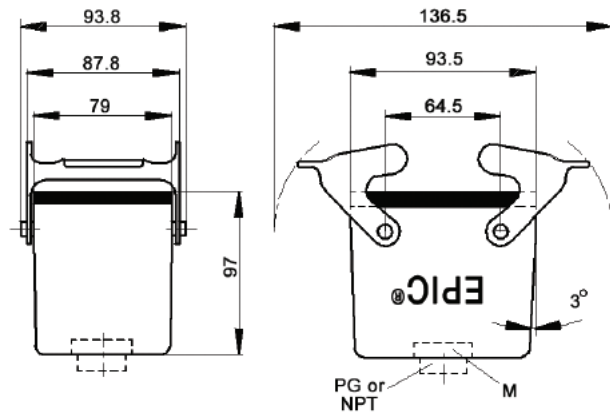

SURFACE MOUNT BASES

All dimensions are in mm.

Specifications: DIN 43652
Temperature Range: -40°C to +125°C
Protection class: NEMA 4, NEMA 12, IP65
Material: Aluminum alloy, powder coated

# of Entries	Size of Entry			Part Numbers			Complete your installation with a SKINTOP®, Pg 352			
	PG	NPT	Metric	PG	NPT	Metric	PG- Nylon	PG- Metal	Metric- Nylon	Metric- Metal
2 Entries	29	1"	32	101380C0	101380NP	19138000	53015160	52015760	53111040	53112040
1 Entry	29	1"	32	101370C0	101370NP	19137000	53015160	52015760	53111040	53112040

Dust cover with double lever bolts and attachment string: 101420KIT

CABLE COUPLER HOODS

Specifications: DIN 43652
Temperature Range: -40°C to +125°C
Protection class: NEMA 4, NEMA 12, IP65
Material: Aluminum alloy, powder coated

Size of Entry			Part Numbers			Complete your installation with a SKINTOP®, Pg 352			
PG	NPT	Metric	PG	NPT	Metric	PG- Nylon	PG- Metal	Metric- Nylon	Metric- Metal
21	3/4"	-	101390C0	101390NP	-	53015150	52015750	-	-
29	1"	32	101395C0	101395NP	19139500	53015160	52015760	53111040	53112040