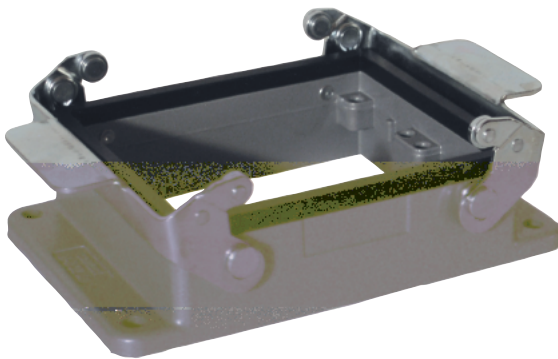

EPIC® Rectangular Connectors

HBE 32 Housings: Double Levers on Base

TOP ENTRY

HOODS

All dimensions are in mm.

SIDE ENTRY

Specifications: DIN 43652
Temperature Range: -40°C to +125°C
Protection class: NEMA 4, NEMA 12, IP65
Material: Aluminum alloy, powder coated

Position of Cable Entry	Size of Entry			Part Numbers			Complete your installation with a SKINTOP®, Pg 352			
	PG	NPT	Metric	PG	NPT	Metric	PG- Nylon	PG- Metal	Metric- Nylon	Metric- Metal
Top Entry	21	3/4"	-	10133000	101330NP	-	53015150	52015750	-	-
	29	1"	32	10134000	101340NP	19134000	53015160	52015760	53111040	53111040
	-	-	40	-	-	19134400	-	-	53111050	53112050
Side Entry	21	3/4"	25	10135000	101350NP	19135000	53015150	52015750	-	-
	29	1"	32	10136000	101360NP	19136000	53015160	52015760	53111040	53111040
	-	-	40	-	-	19136200	-	-	53111050	53112050

Metric hoods do not come with a neck.

PANEL MOUNT BASES

Description	Part Numbers
Panel Mount without Dust Cover	101320C0

Dust cover with double lever bolts and attachment string: 101420KIT

All dimensions are in mm.

SURFACE MOUNT BASES

All dimensions are in mm.

Specifications: DIN 43652
Temperature Range: -40°C to +125°C
Protection class: NEMA 4, NEMA 12, IP65
Material: Aluminum alloy, powder coated