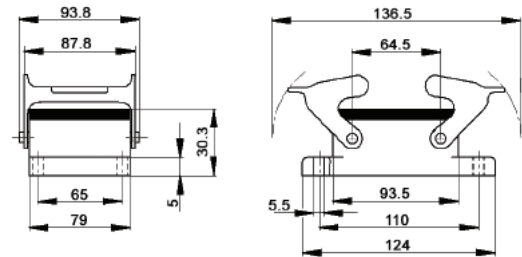

PANEL MOUNT BASES