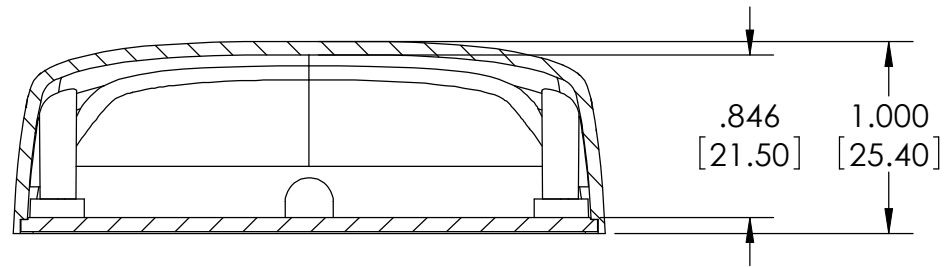

PART
NAME

PLASTIBOX - STYLE M

PART
No.

PT-11850-PXX

REVISION
DATE

3-30-09

SECTION C-C
SCALE 1 : 1

(4) SCREWS
FURNISHED