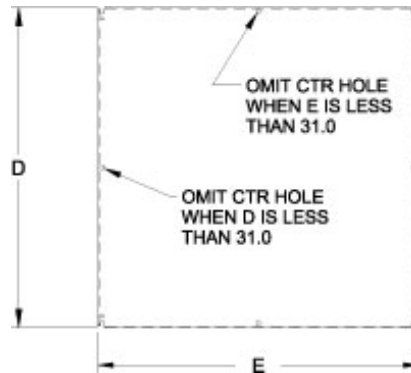

Inner Panels *EP Series*

Eclipse Series Enclosures

Features

- Larger than standard NEMA panel used in same sized enclosure.
- 12gauge steel construction.
- Larger sizes have 2 or 4 formed flanges for added strength.
- Slotted corner design for easier mounting.
- Finished in white or unpainted galvanized.

Mild Steel		Galvanized		Size		Gauge
Part No.	Part No.	D	E	D	E	
EP1212	EPG1212	10.20	10.20	10.20	10.20	12.00
EP1224	EPG1224	10.20	22.20	10.20	22.20	12.00
EP1612	EPG1612	14.20	10.20	14.20	10.20	12.00
EP1616	EPG1616	14.20	14.20	14.20	14.20	12.00
EP1620	EPG1620	14.20	18.20	14.20	18.20	12.00
EP2012	EPG2012	18.20	10.20	18.20	10.20	12.00
EP2016	EPG2016	18.20	14.20	18.20	14.20	12.00
EP2020	EPG2020	18.20	18.20	18.20	18.20	12.00
EP2024	EPG2024	18.20	22.20	18.20	22.20	12.00
EP2412	EPG2412	22.20	10.20	22.20	10.20	12.00
EP2416	EPG2416	22.20	14.20	22.20	14.20	12.00
EP2420	EPG2420	22.20	18.20	22.20	18.20	12.00
EP2424	EPG2424	22.20	22.20	22.20	22.20	12.00
EP2430	EPG2430	22.20	28.20	22.20	28.20	12.00
EP2442	EPG2442	22.20	40.20	22.20	40.20	12.00
EP2448	EPG2448	22.20	46.20	22.20	46.20	12.00
EP3012	EPG3012	28.20	10.20	28.20	10.20	12.00
EP3016	EPG3016	28.20	14.20	28.20	14.20	12.00
EP3020	EPG3020	28.20	18.20	28.20	18.20	12.00
EP3024	EPG3024	28.20	22.20	28.20	22.20	12.00
EP3030	EPG3030	28.20	28.20	28.20	28.20	12.00