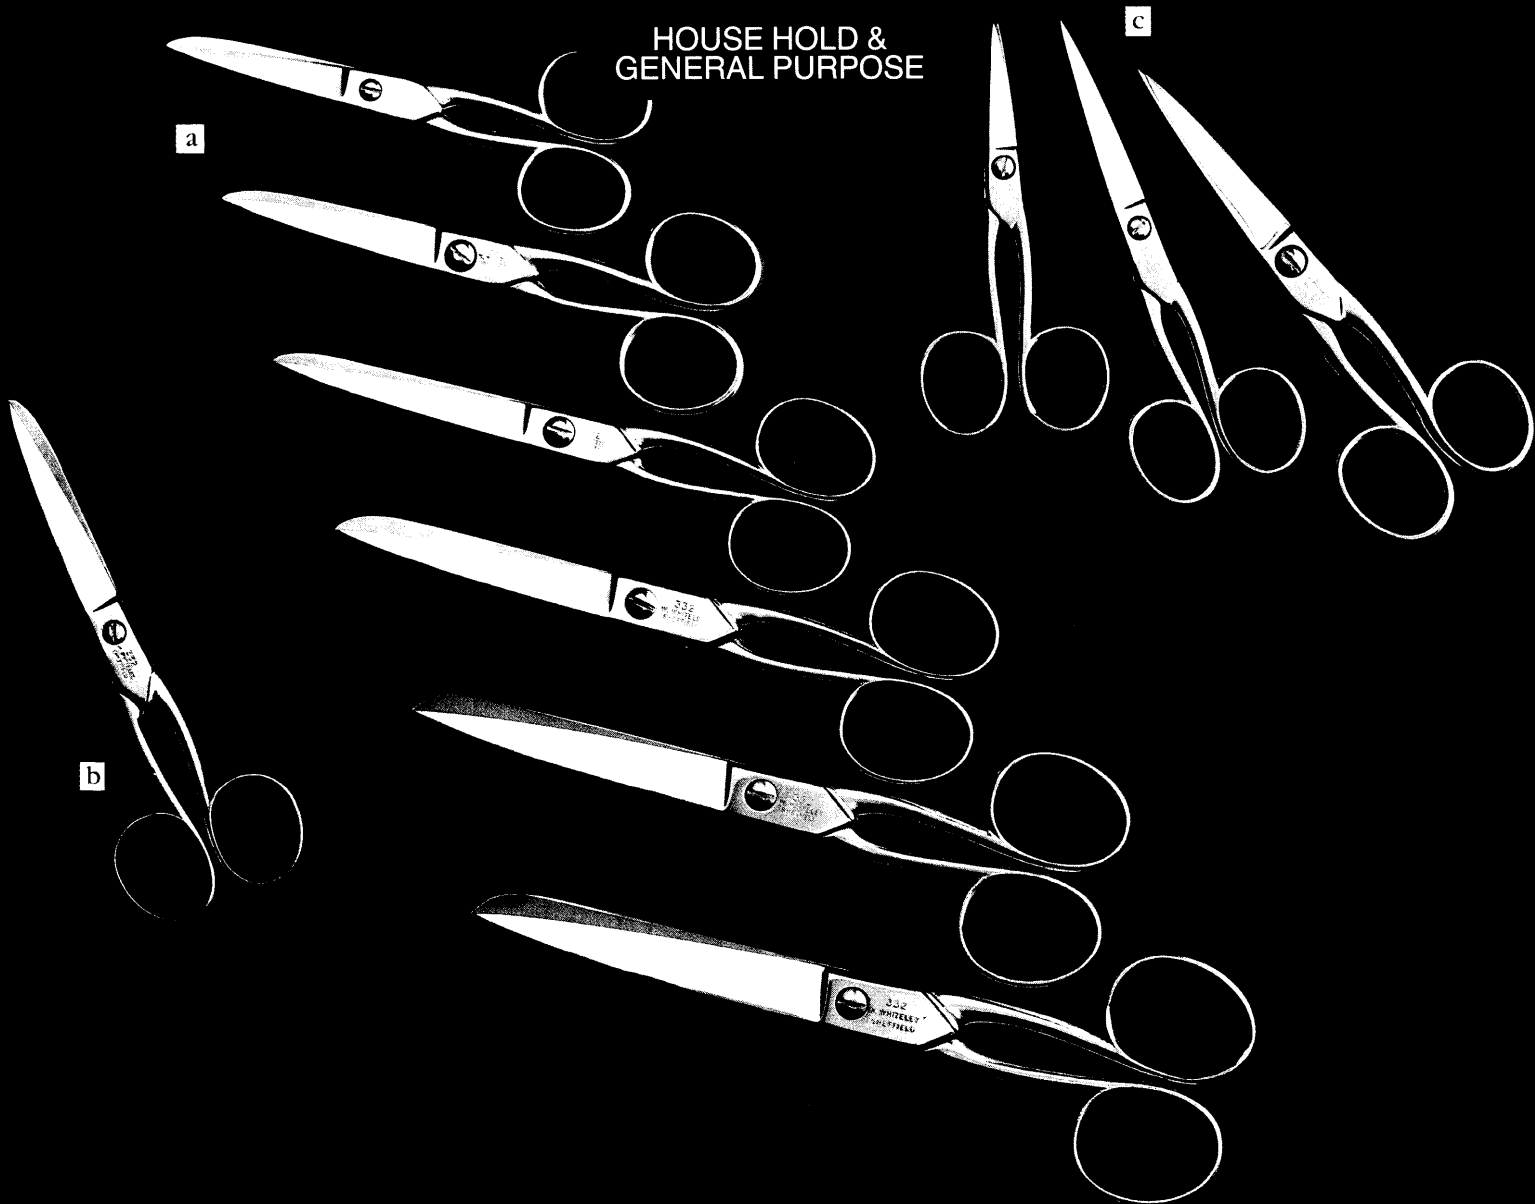

Whiteley

HOUSE HOLD & GENERAL PURPOSE

W I L L I A M W H I T E L E Y & S O N S (S H E F F I E L D) L T D

“332”

General purpose and household scissors with shaped handles. Available in Bright Steel (BS) or Nickel Plated (NP).

a

patt no. 1809 BS/NP			
Length Inches	Overall cms	Length of Cut Inches	cms
3½	9	1½	3
4½	11.5	1¾	4.5
5	12.5	2	5
5½	14	2¼	6
6	15	2½	6.5
6½	16.5	3	7.5
7	17.5	3¼	8

b Light pattern

patt no. 1809 BS/NP (Light)	
Length Inches	Length of Cut Inches cms
4½	11.5
5	12.5

c Two sharp points

patt no. 1809 BS/NP (S)	
Length Inches	Length of Cut Inches cms
3½ (embroidery)	9
4½	11.5
5	12.5