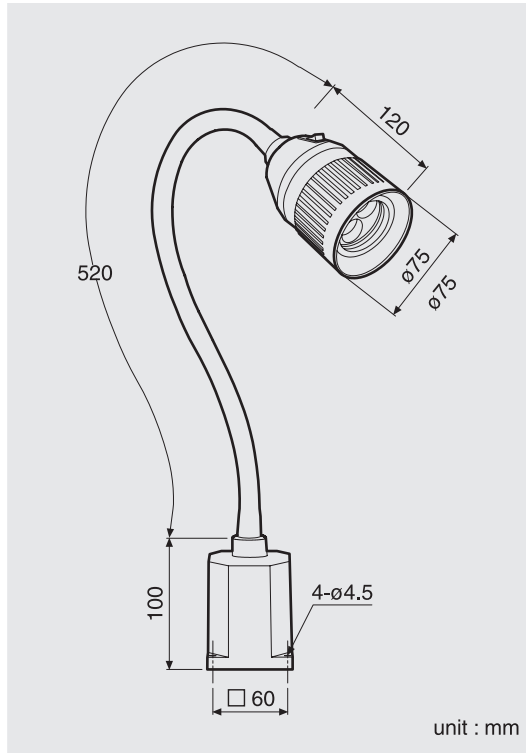

LED WORK LIGHT

Dramatically Reduce Power Consumption and improve Lighting quality

UK Plug

777-8003

777-8006

- Engineering plastic shade and base provide complete insulation for maximum operator safety
- Power source available 100V~277V
- Transformer built in base
- 1W x r LED
- Furnished with 1.8 meter cord with UK Plug
- Double shades design permits fast heat dissipation
- Great light output, soft illuminating without irritating the eyes
- Low Voltage 24V AC/DC operation, no danger of electric shock
- The Goose neck arm is resistant to vibrations
- Cost effective
- High quality

777-8003 Dimensions

777-8006 Dimensions

777-8003

777-8006

LED Work Light (IP20)

UK Plug

Goose neck Arm Construction

High efficiency and Powerful Lighting!