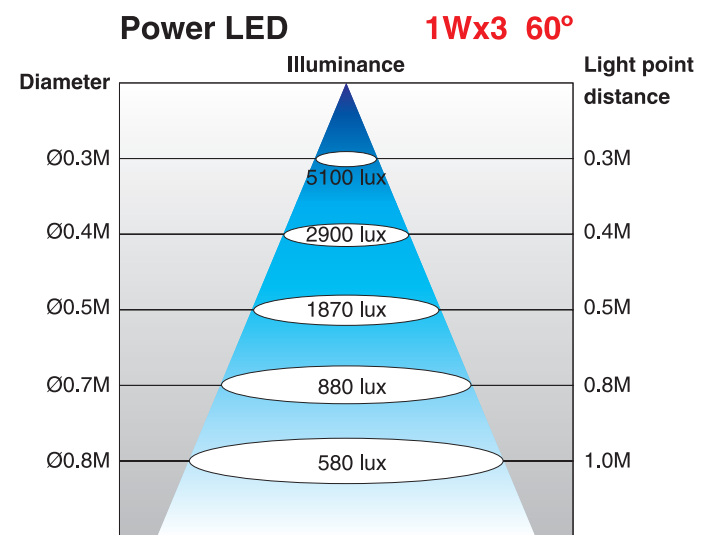

LED WORK LIGHT

Dramatically Reduce Power Consumption and improve Lighting quality

UK Plug

777-8003

777-8006

- Engineering plastic shade and base provide complete insulation for maximum operator safety
- Power source available 100V~277V
- Transformer built in base
- 1W x r LED
- Furnished with 1.8 meter cord with UK Plug
- Double shades design permits fast heat dissipation
- Great light output, soft illuminating without irritating the eyes
- Low Voltage 24V AC/DC operation, no danger of electric shock
- The Goose neck arm is resistant to vibrations
- Cost effective
- High quality

777-8003 Dimensions

777-8006 Dimensions

777-8003

777-8006

LED Work Light (IP20)

UK Plug

Goose neck Arm Construction

High efficiency and Powerful Lighting!