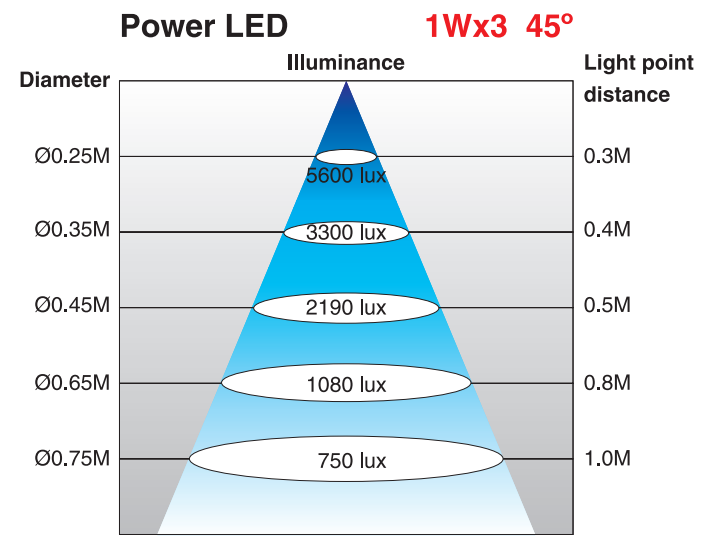

LED WORK LIGHT

Dramatically Reduce Power Consumption and improve Lighting quality

UK Plug

777-8003

777-8006

- Engineering plastic shade and base provide complete insulation for maximum operator safety
- Power source available 100V~277V
- Transformer built in base
- 1W x r LED
- Furnished with 1.8 meter cord with UK Plug
- Double shades design permits fast heat dissipation
- Great light output, soft illuminating without irritating the eyes
- Low Voltage 24V AC/DC operation, no danger of electric shock
- The Goose neck arm is resistant to vibrations
- Cost effective
- High quality

777-8003 Dimensions

777-8006 Dimensions

777-8003

777-8006

LED Work Light (IP20)

UK Plug

Goose neck Arm Construction

High efficiency and Powerful Lighting!