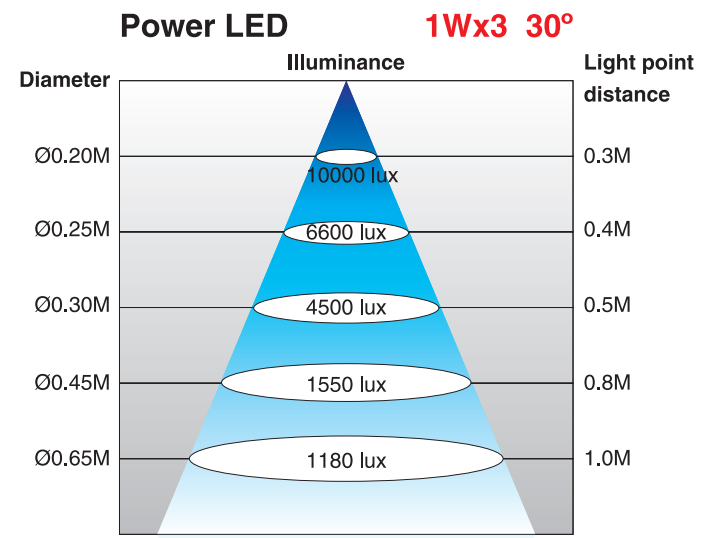

LED WORK LIGHT

Dramatically Reduce Power Consumption and improve Lighting quality

UK Plug

777-8003

777-8006

- Engineering plastic shade and base provide complete insulation for maximum operator safety
- Power source available 100V~277V
- Transformer built in base
- 1W x r LED
- Furnished with 1.8 meter cord with UK Plug
- Double shades design permits fast heat dissipation
- Great light output, soft illuminating without irritating the eyes
- Low Voltage 24V AC/DC operation, no danger of electric shock
- The Goose neck arm is resistant to vibrations
- Cost effective
- High quality

777-8003 Dimensions

777-8006 Dimensions

777-8003

777-8006

LED Work Light (IP20)

UK Plug

Goose neck Arm Construction

High efficiency and Powerful Lighting!