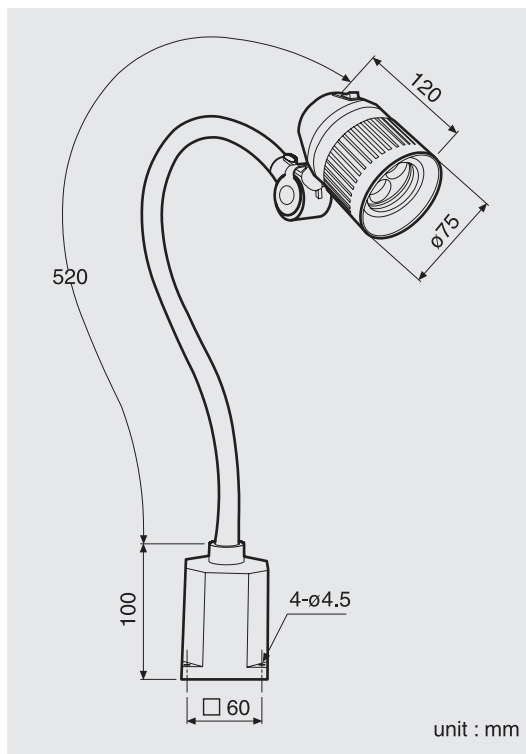

LED WORK LIGHT

Dramatically Reduce Power Consumption and improve Lighting quality

UK Plug

777-8003

777-8006

- Engineering plastic shade and base provide complete insulation for maximum operator safety
- Power source available 100V~277V
- Transformer built in base
- 1W x r LED
- Furnished with 1.8 meter cord with UK Plug
- Double shades design permits fast heat dissipation
- Great light output, soft illuminating without irritating the eyes
- Low Voltage 24V AC/DC operation, no danger of electric shock
- The Goose neck arm is resistant to vibrations
- Cost effective
- High quality

777-8003 Dimensions

777-8006 Dimensions

777-8003

777-8006

LED Work Light (IP20)

UK Plug

Goose neck Arm Construction

High efficiency and Powerful Lighting!