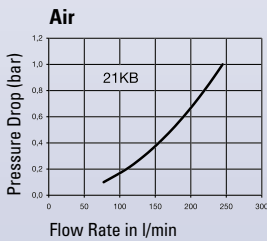

RECTUS Series

21KB

Nominal Diameter

20 mm² = **5**

Brass/Steel

Low Pressure

Technical Description

Mini industrial coupling, internationally the most common profile for this nominal diameter, in double shut-off design. Above average flow performance for liquid and gaseous media. Large band width in materials and valve variants.

Dust Caps (P. 325)

for coupling

Part.-No. SK16S

Chart