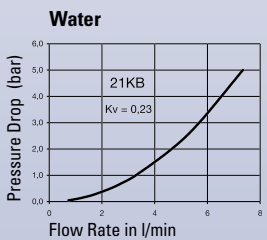

RECTUS Series

21KB

Nominal Diameter

20 mm² = **5**

Brass/Steel

Low Pressure

Technical Description

Mini industrial coupling, internationally the most common profile for this nominal diameter, in double shut-off design. Above average flow performance for liquid and gaseous media. Large band width in materials and valve variants.

Dust Caps (P. 325)

for coupling

Part.-No. SK16S

Chart