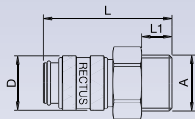

Brass, Nickel Plated  
 Brass, Nickel Plated  
 Brass  
 AISI 301  
 NBR

actual size

You will find the following alternative versions in our current catalogue on page:

- ▶ Brass/Steel Single Shut-off P. 34
- ▶ Brass/Steel Dry-Break P. 152
- ▶ Stainless Steel P. 193
- ▶ Thermoplastics P. 232
- ▶ Safety P. 256
- ▶ Coded Systems P. 294

## RECTUS Series 21KB

Male Thread

Connection A	Hex SW	L mm	D mm	L1 mm	L2 mm	Hex1 SW1	B mm	G mm	Version	Part Number	DS
G 1/8	14	36	16	7					Standard	21KB AW10 MPX	■
									Nickel Plated	21KB AW10 MPN	■
G 1/4	17	38	16	9					Standard	21KB AW13 MPX	■
									Nickel Plated	21KB AW13 MPN	■
G 3/8	19	38	16	9					Standard	21KB AW17 MPX	■
									Nickel Plated	21KB AW17 MPN	■
M 10 x 1	14	37	16	8					Standard	21KB AD10 MPX	■
									Nickel Plated	21KB AD10 MPN	■
M 12 x 1,5	17	39	16	10					Standard	21KB AD12 MPX	■
									Nickel Plated	21KB AD12 MPN	■
M 14 x 1,5	17	39	16	10					Standard	21KB AD14 MPX	■
									Nickel Plated	21KB AD14 MPN	■