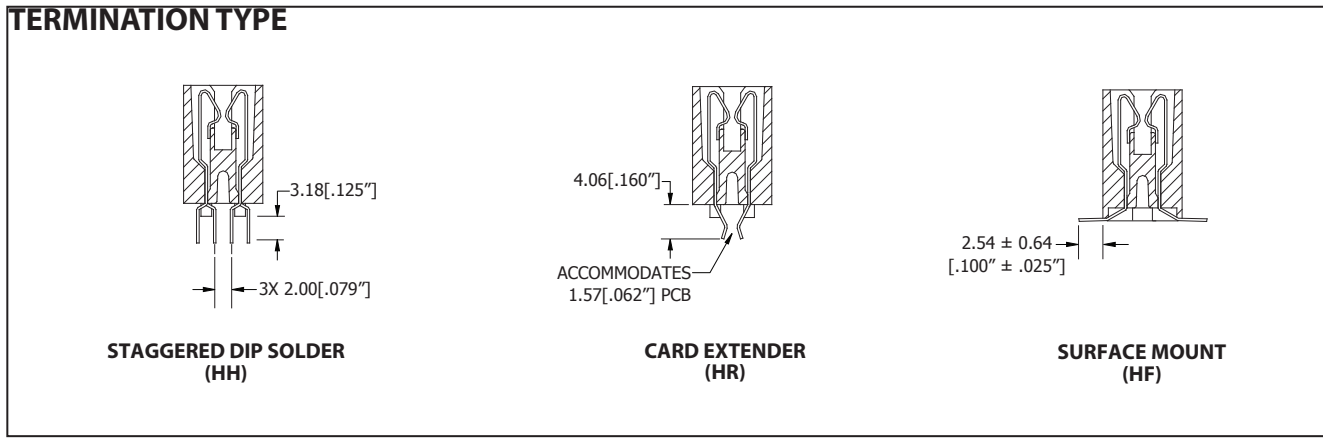

TERMINATION TYPE