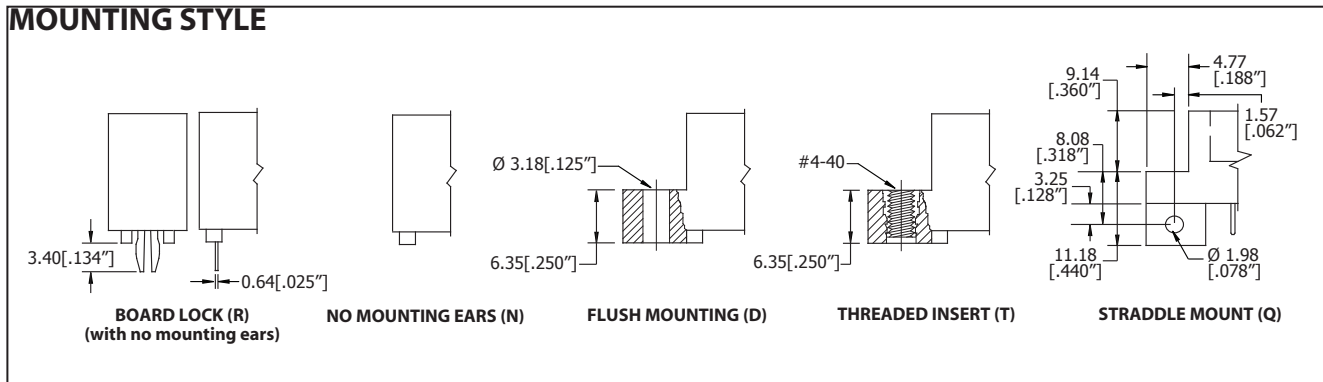

High Density Card Edge

SULLINS

1.00 mm [.039"] Contact Centers, 15.49 mm [.610"] Insulator Height, Dip Solder/Card Extender/SMT

SPECIFICATIONS

- Accommodates 1.57 mm ± 0.20 mm [.062" ± .008"] PC board
- PPS or PA9T insulator
- Molded-in key available
- 1 Amp current rating per contact for contacts fully energized
- Highly reliable high cycle hairpin bellow contacts
- UL Flammability Rating: 94V-0

READOUT

TERMINATION TYPE

PCB LAYOUT

MOUNTING STYLE

PART NUMBER OPTIONS

MATERIALS (INSULATOR/CONTACT)

- G = PA9T/Phosphor Bronze
 - R = PPS/Phosphor Bronze
 - J = PA9T/Beryllium Copper
 - A = PPS/Beryllium Copper
- Refer to Page 7 for Operating/Processing Temperatures

CONTACT FINISH - RoHS Compliant

All platings are Lead Free and have .000050" Nickel underplate

Contact Surface Termination

- B = .000010" Gold .000100" Pure Tin, Matte
- C = .000030" Gold .000100" Pure Tin, Matte

R = Metal Board Locks (HH & HF Termination Only)

T = Flush Mounting, #4-40 Threaded Insert

Q = Straddle Mount (HR Termination Only)

TERMINATION TYPE (Opposite Page)

HH = Staggered Dip Solder

HR = Card Extender