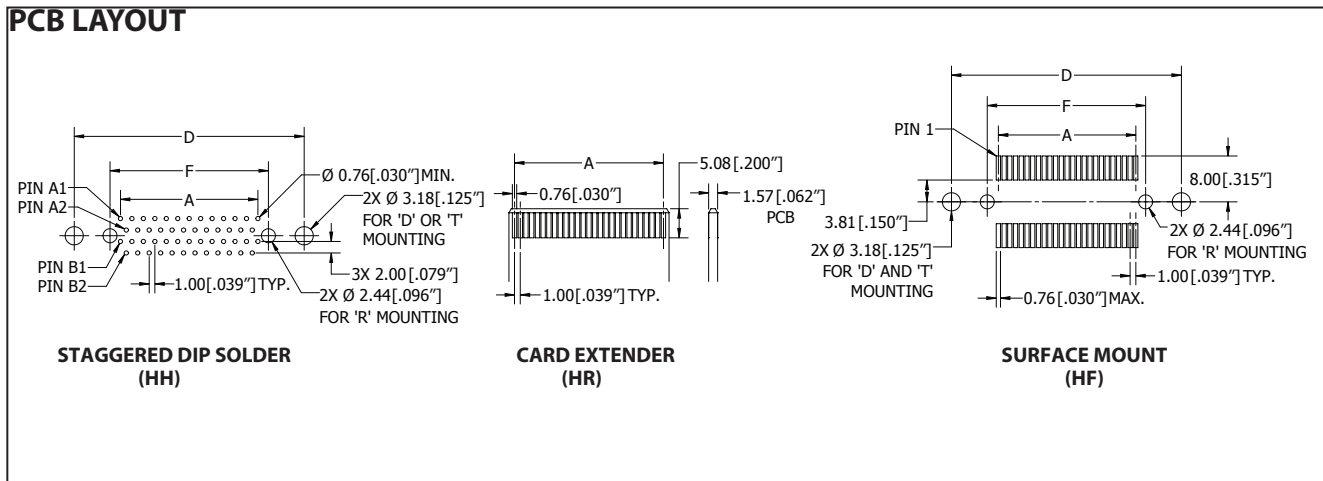

High Density Card Edge

SULLINS

1.00 mm [.039"] Contact Centers, 15.49 mm [.610"] Insulator Height, Dip Solder/Card Extender/SMT

SPECIFICATIONS

- Accommodates 1.57 mm ± 0.20 mm [.062" ± .008"] PC board
- PPS or PA9T insulator
- Molded-in key available
- 1 Amp current rating per contact for contacts fully energized
- Highly reliable high cycle hairpin bellow contacts
- UL Flammability Rating: 94V-0

READOUT

TERMINATION TYPE

PCB LAYOUT

MOUNTING STYLE

PART NUMBER OPTIONS

MATERIALS (INSULATOR/CONTACT)

- G = PA9T/Phosphor Bronze
 - R = PPS/Phosphor Bronze
 - J = PA9T/Beryllium Copper
 - A = PPS/Beryllium Copper
- Refer to Page 7 for Operating/Processing Temperatures

CONTACT FINISH - RoHS Compliant

All platings are Lead Free and have .000050" Nickel underplate

Contact Surface Termination

- B = .000010" Gold .000100" Pure Tin, Matte
- C = .000030" Gold .000100" Pure Tin, Matte

R = Metal Board Locks (HH & HF Termination Only)

T = Flush Mounting, #4-40 Threaded Insert

Q = Straddle Mount (HR Termination Only)

TERMINATION TYPE (Opposite Page)

HH = Staggered Dip Solder

HR = Card Extender