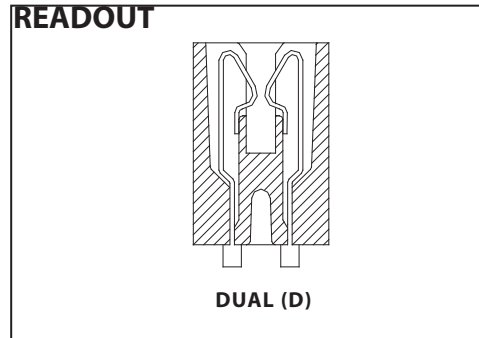

High Density Card Edge

SULLINS

1.00 mm [.039"] Contact Centers, 15.49 mm [.610"] Insulator Height, Dip Solder/Card Extender/SMT

SPECIFICATIONS

- Accommodates 1.57 mm ± 0.20 mm [.062" ± .008"] PC board
- PPS or PA9T insulator
- Molded-in key available
- 1 Amp current rating per contact for contacts fully energized
- Highly reliable high cycle hairpin bellow contacts
- UL Flammability Rating: 94V-0

READOUT